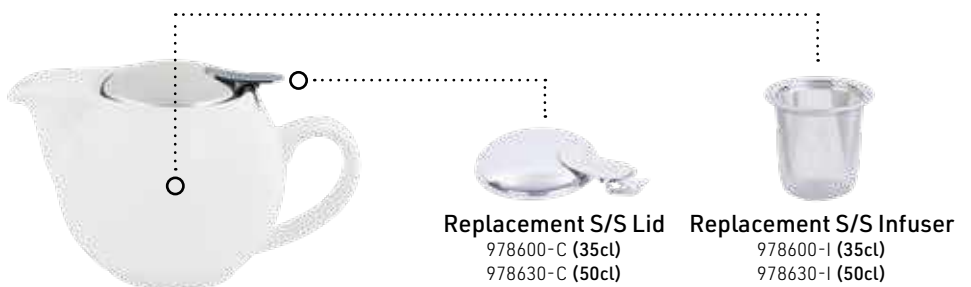

Mix and Match

To create striking combinations

Bevande

- Sage: 978373
- Slate: 978374
- Stone: 978376
- Breeze: 978378
- Mist: 978383
- Maize: 978381
- Aqua: 978380
- Raven: 978375
- Rosso: 978372
- Bianco: 978371

- Sage: 978423
- Slate: 978424
- Stone: 978426
- Breeze: 978428
- Mist: 978433
- Maize: 978431
- Aqua: 978430
- Raven: 978425
- Rosso: 978422
- Bianco: 978421

- Sage: 978503
- Slate: 978504
- Stone: 978506
- Breeze: 978508
- Mist: 978513
- Maize: 978511
- Aqua: 978510
- Raven: 978505
- Rosso: 978502
- Bianco: 978501

- Sage: 978603
- Slate: 978604
- Stone: 978606
- Breeze: 978608
- Mist: 978613
- Maize: 978611
- Aqua: 978610
- Raven: 978605
- Rosso: 978602
- Bianco: 978601

- Sage: 978633
- Slate: 978634
- Stone: 978636
- Breeze: 978638
- Mist: 978643
- Maize: 978641
- Aqua: 978640
- Raven: 978635
- Rosso: 978632
- Bianco: 978631

Saucer
(for Intorno Mug)
Pk: (6) 14cm / 5 1/2"

- Sage: 978393
- Slate: 978394
- Stone: 978396
- Breeze: 978398
- Mist: 978403
- Maize: 978401
- Aqua: 978400
- Raven: 978395
- Rosso: 978392
- Bianco: 978391