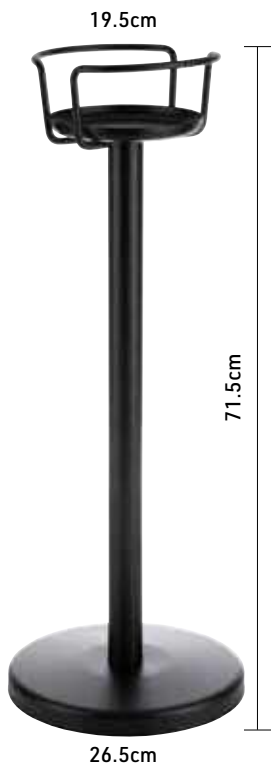

Hammered Bottle Cooler
 (includes removable drip tray)
 36130 Pk: (1) 37 x 23cm / 14¹/₂" x 9" (8 Ltr)

Moscow Mule Bottle Cooler
 Antique Hammered Copper look
 (Stainless Steel)
 93330 Pk: (1) 21 x 20cm / 8¹/₃" x 8" (5 Ltr)