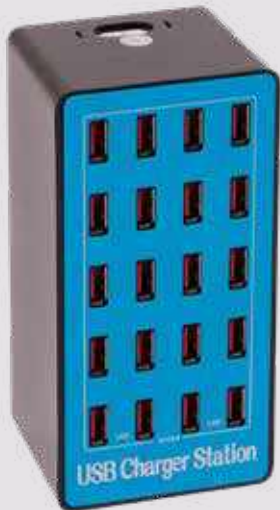

Table Presentation

Accessories

NEW

Table Presentation

QI Wireless Charging Pad 6 in 1

CHARG06

Features:

- Supplied with UK Plug
- 6 Point charging capability for ease
(Just place the lamps on the pad and charging will commence)