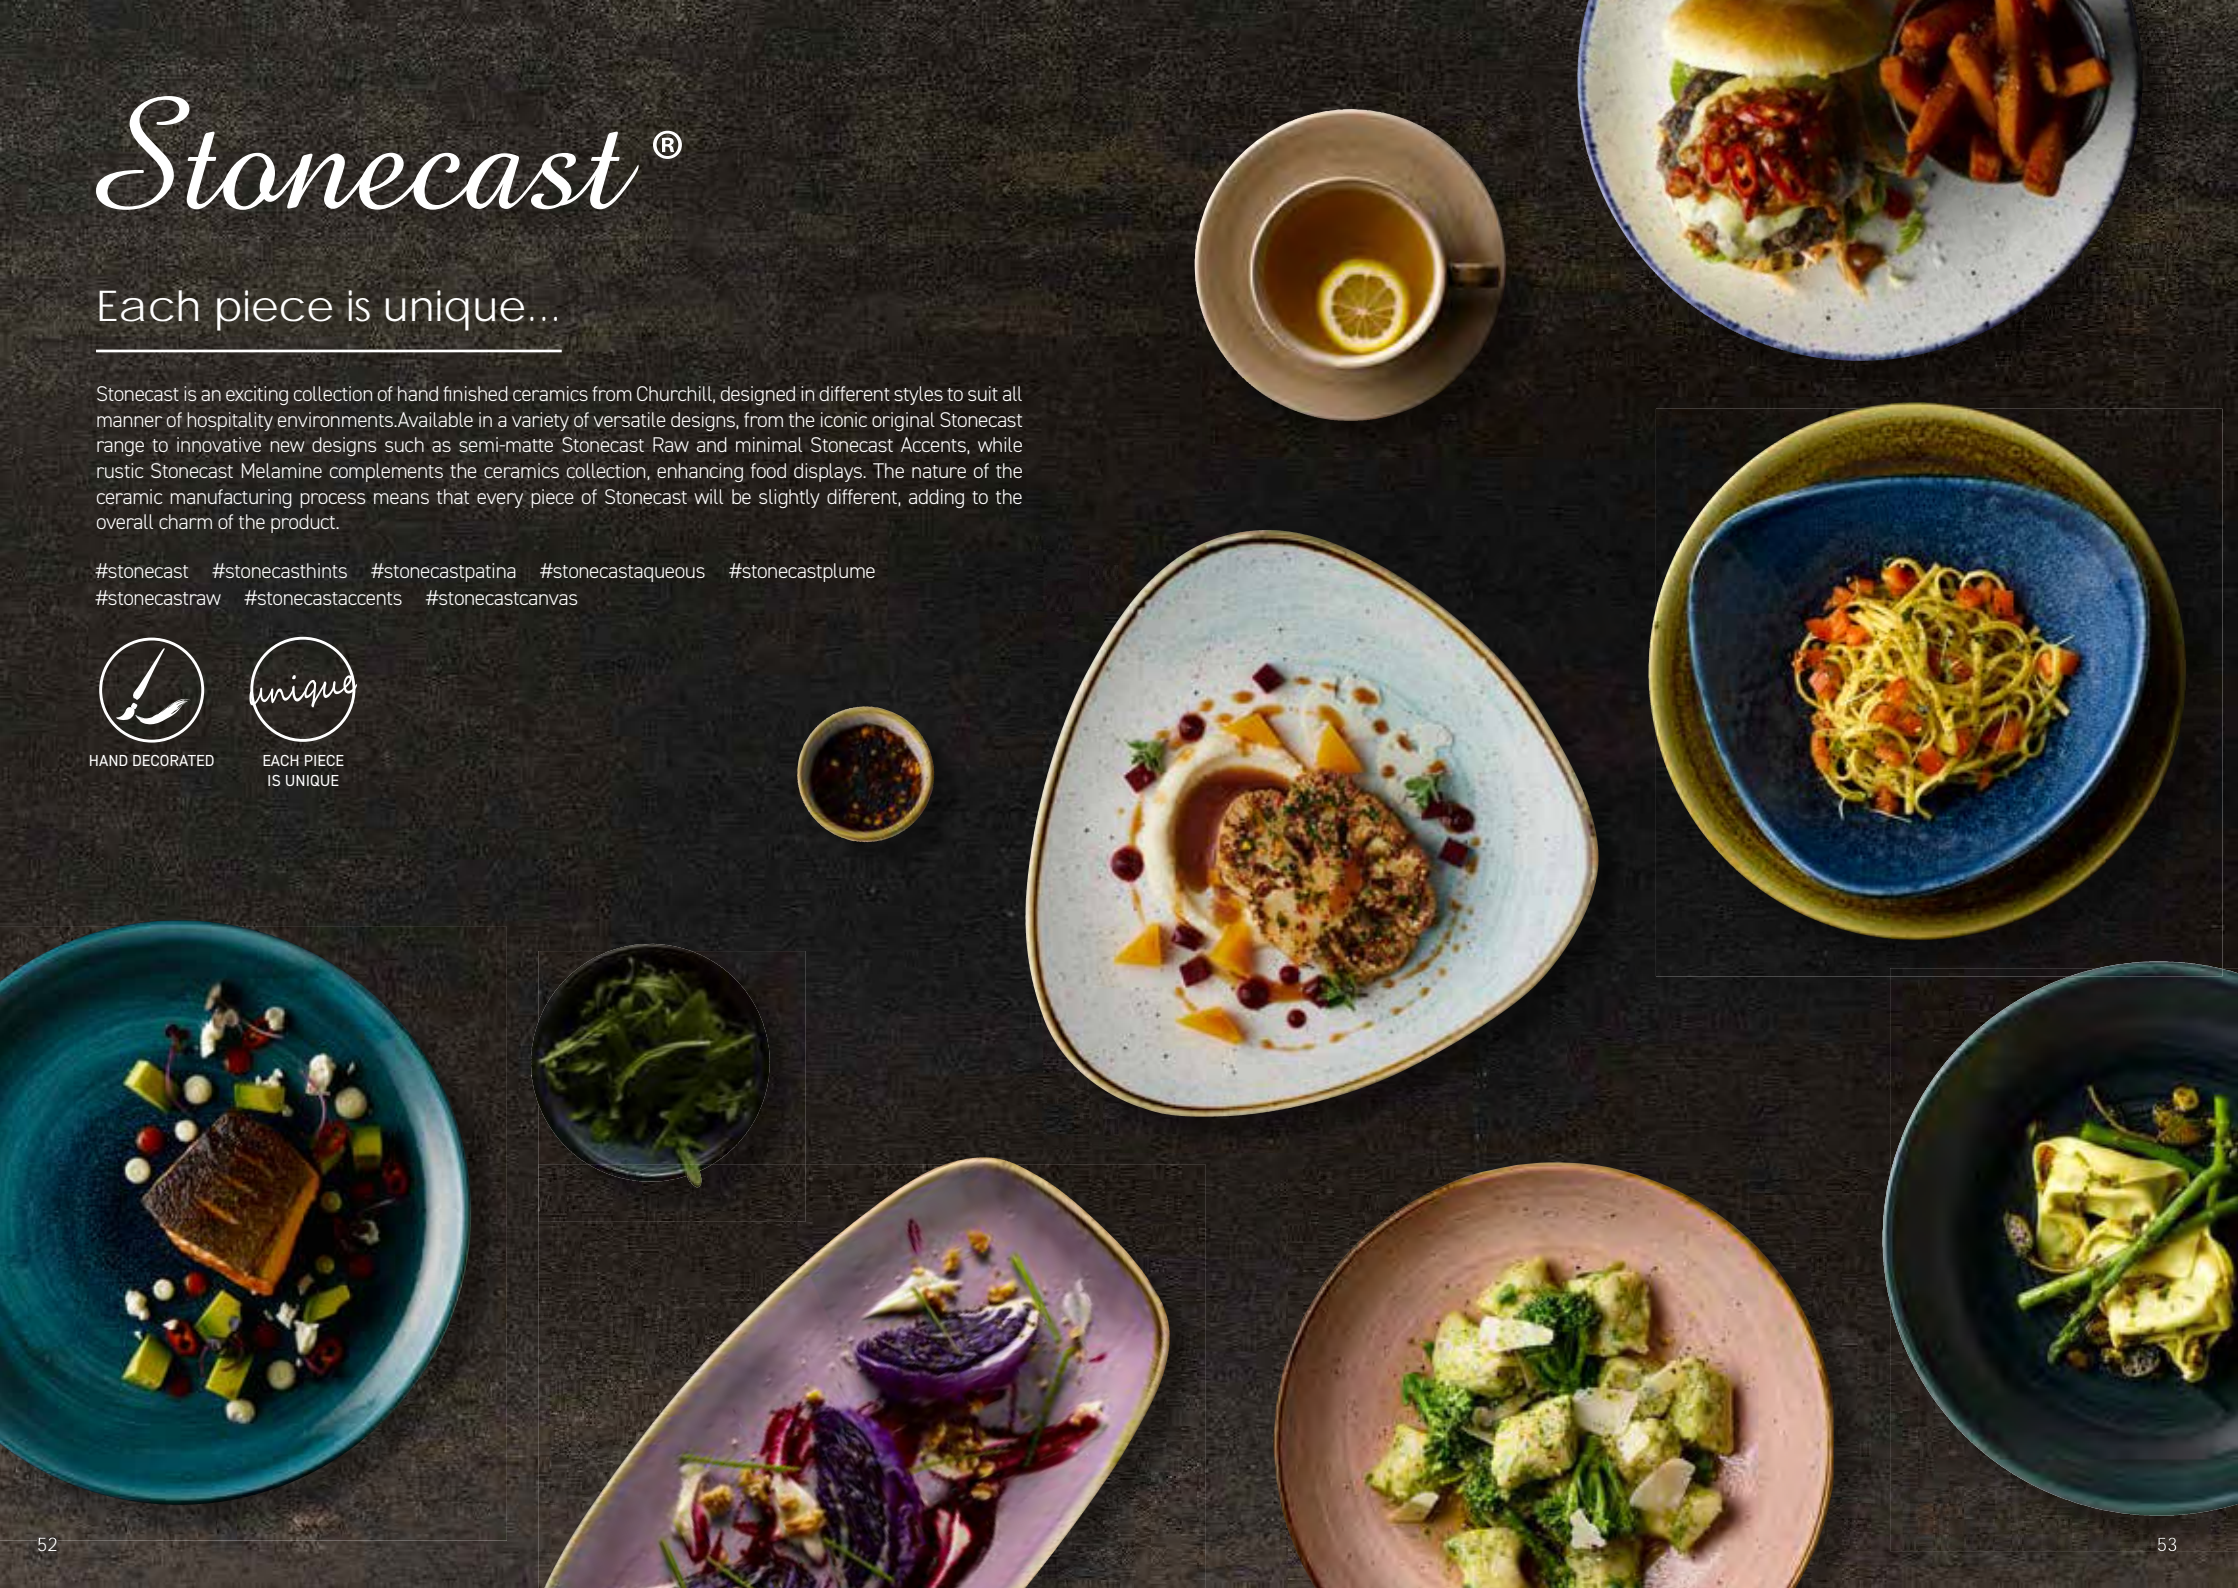

Stonecast®

Each piece is unique...

Stonecast is an exciting collection of hand finished ceramics from Churchill, designed in different styles to suit all manner of hospitality environments. Available in a variety of versatile designs, from the iconic original Stonecast range to innovative new designs such as semi-matte Stonecast Raw and minimal Stonecast Accents, while rustic Stonecast Melamine complements the ceramics collection, enhancing food displays. The nature of the ceramic manufacturing process means that every piece of Stonecast will be slightly different, adding to the overall charm of the product.

#stonecast #stonecasthints #stonecastpatina #stonecastaqueous #stonecastplume
#stonecastraw #stonecastaccents #stonecastcanvas

HAND DECORATED

EACH PIECE IS UNIQUE