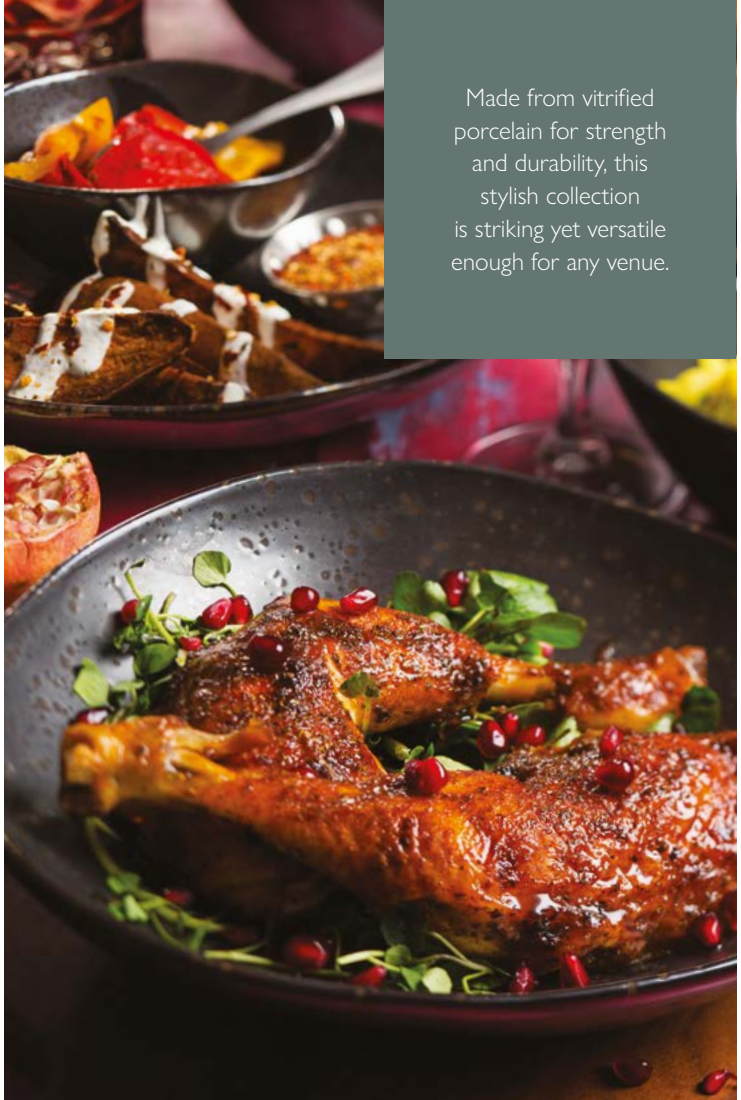

Made from vitrified porcelain for strength and durability, this stylish collection is striking yet versatile enough for any venue.