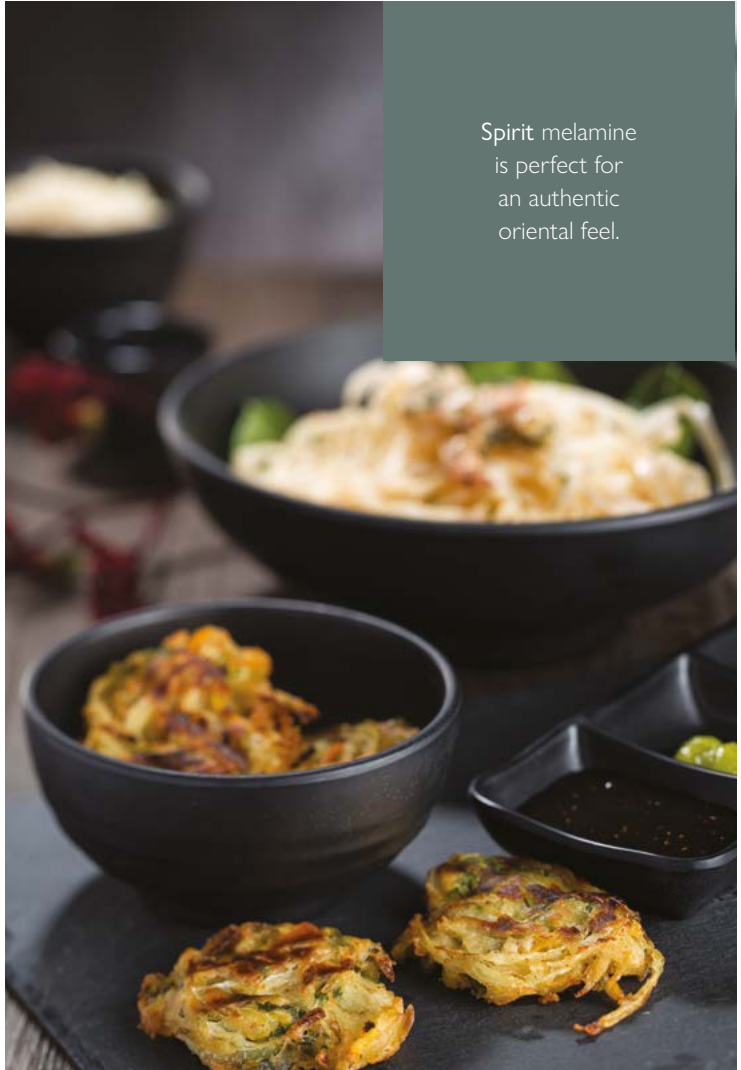

**Footed Bowl**  
JMP223 5" (12.5cm) 14oz (40cl) Box of 6

Spirit melamine  
is perfect for  
an authentic  
oriental feel.

**Footed Bowl**  
JMP222 9" (23cm) 56oz (159cl)  
Box of 6

**Footed Bowl**  
JMP225 7.5" (19cm) 43oz (123cl) Box of 6