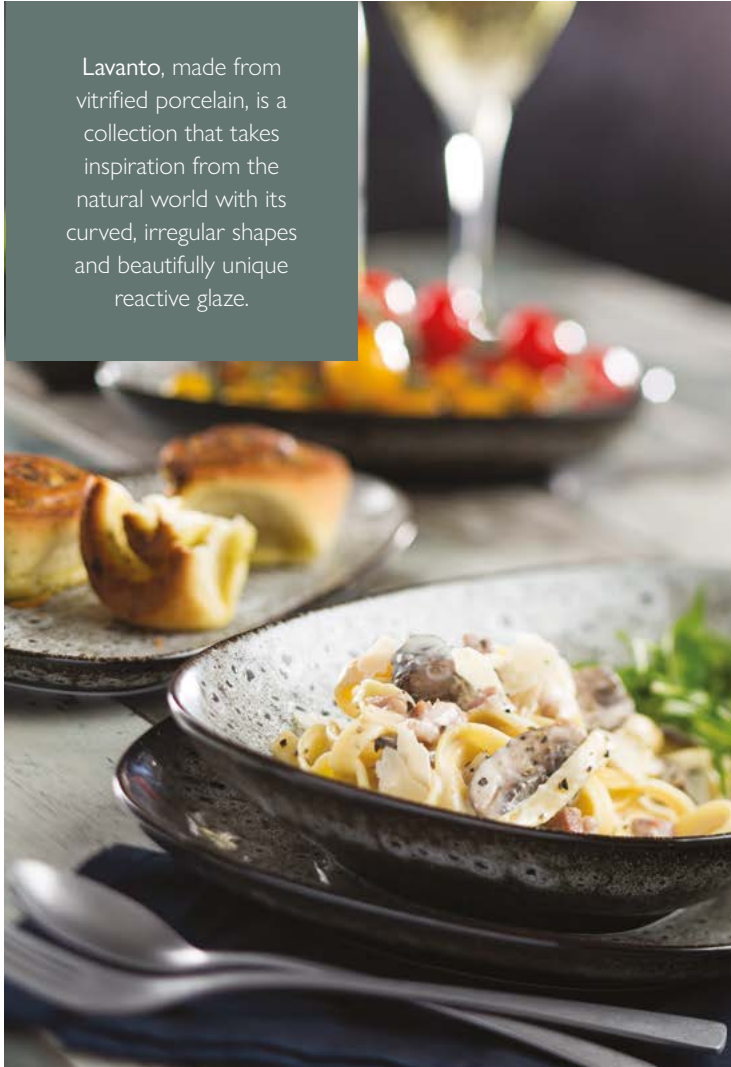

# LAVANTO Vitrified Porcelain

Lavanto, made from vitrified porcelain, is a collection that takes inspiration from the natural world with its curved, irregular shapes and beautifully unique reactive glaze.