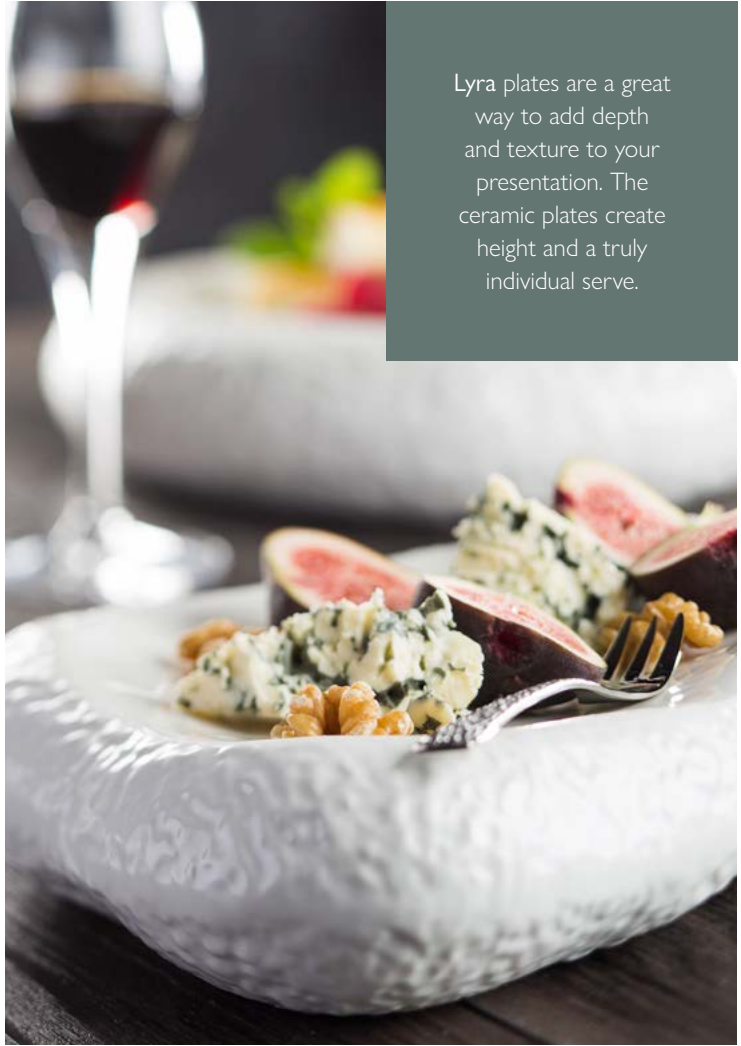

HESSIAN Vitrified Porcelain