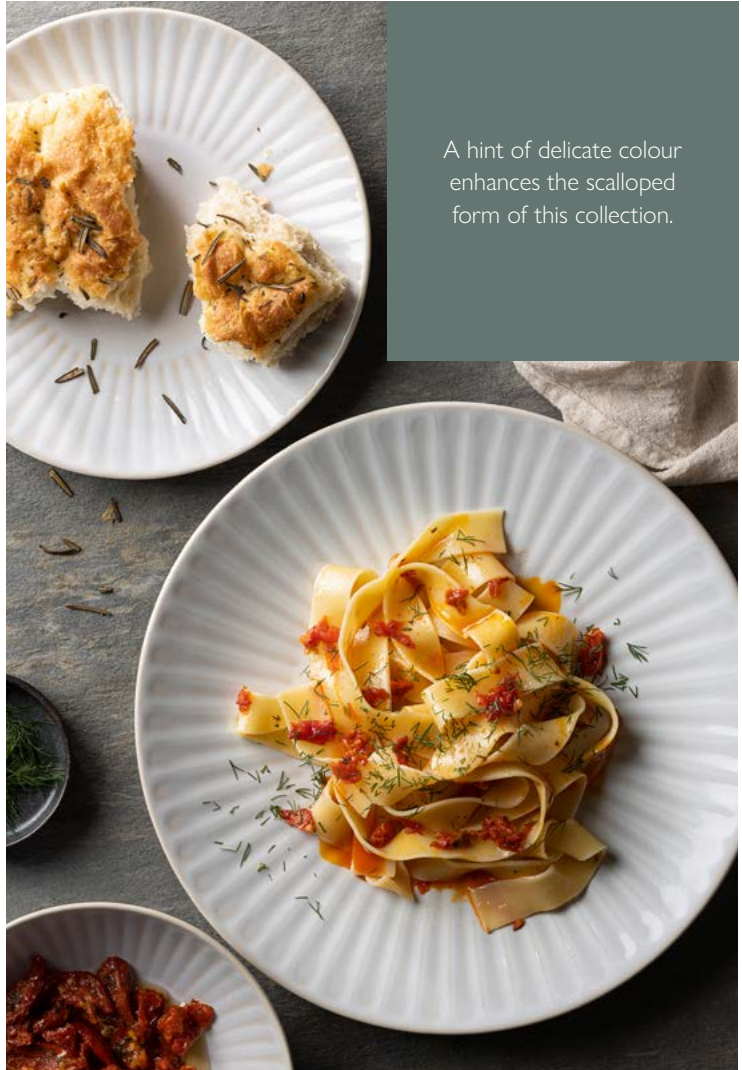

VENUS Superior Stoneware

A hint of delicate colour enhances the scalloped form of this collection.