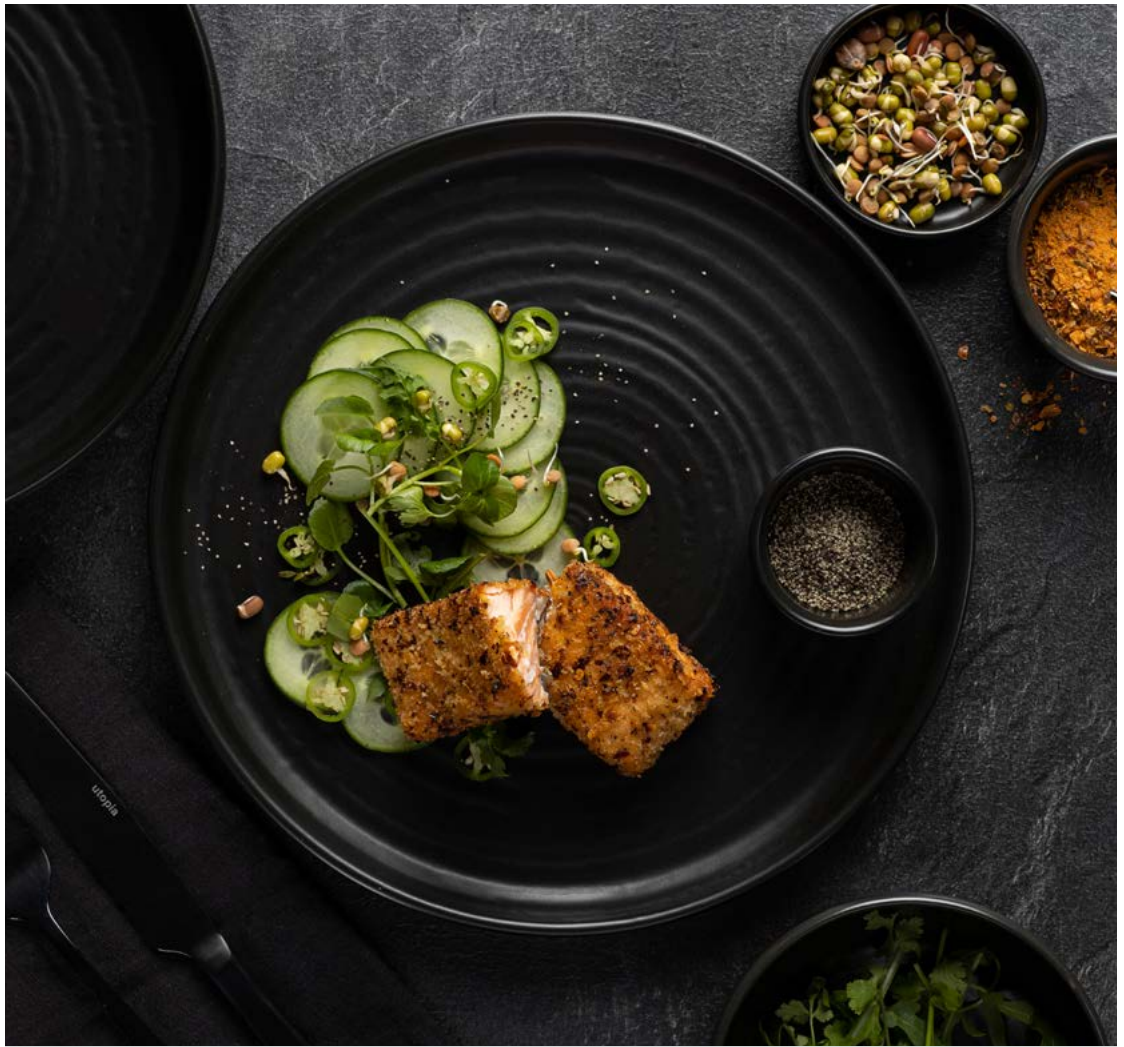

on the dark side

Rich, dark and with more than a hint of drama these collections add a wonderful depth to food presentation. A sumptuous backdrop, perfectly designed to enhance and elevate any dish. Utilising texture and multi-tonal finishes these deep hues are anything but drab.