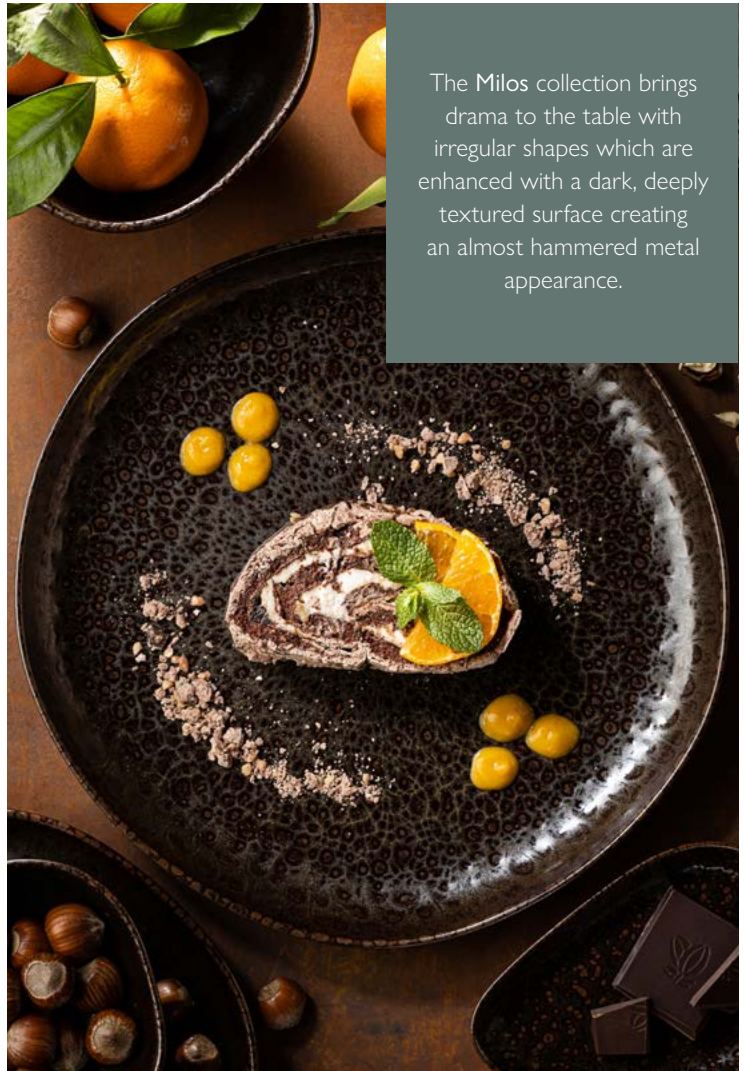

The Milos collection brings drama to the table with irregular shapes which are enhanced with a dark, deeply textured surface creating an almost hammered metal appearance.

**Milos Plates**  
CT9301 8.5" (22cm) Box of 6