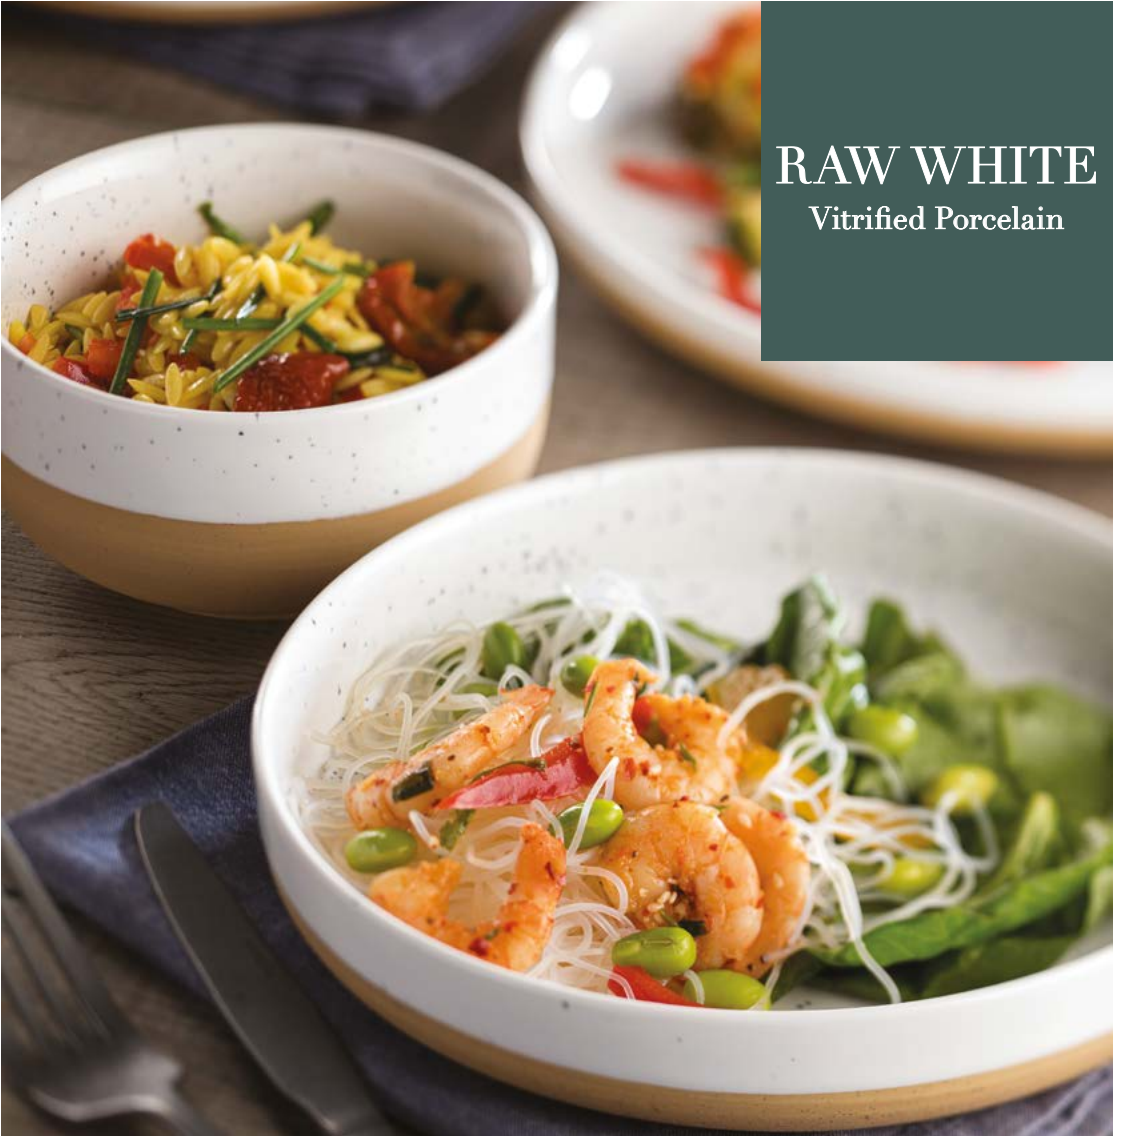

RAW WHITE

Vitrified Porcelain

5
YEAR

Raw White Plate
CT7106 10" (25.5cm) Box of 6