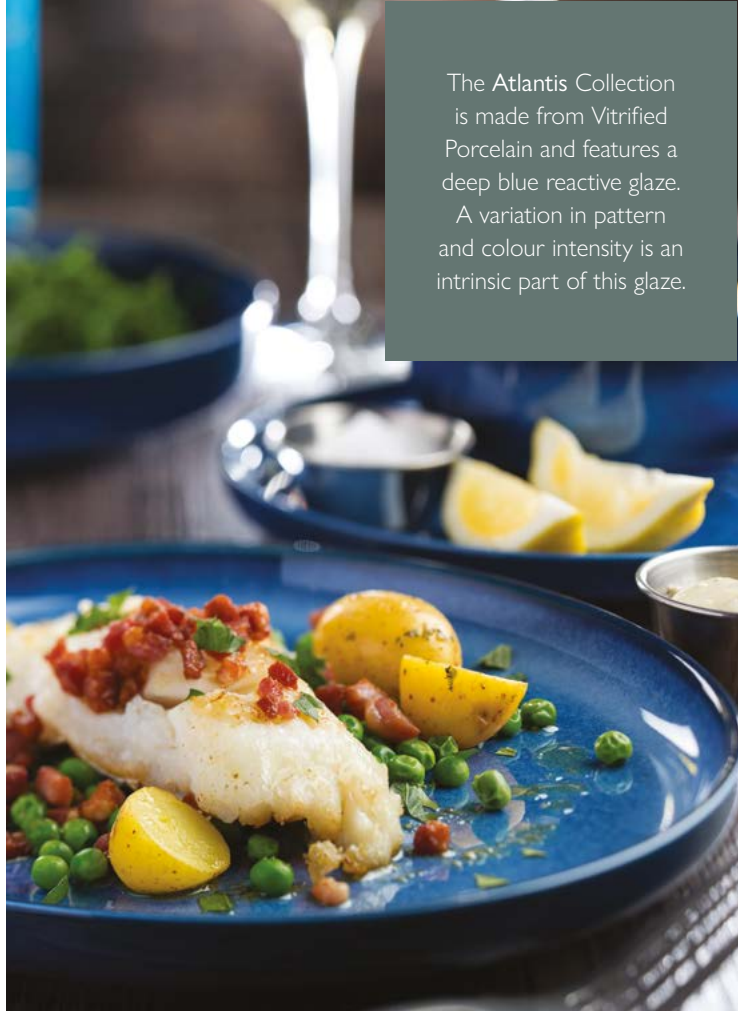

# ATLANTIS Vitrified Porcelain

**Atlantis Coupe Bowl**  
CT7122 8" (20cm) Box of 6

5  
YEAR

**Atlantis Plates**  
CT7121 8" (20cm) Box of 6

5  
YEAR

**Atlantis Plates**  
CT7120 10" (25.5cm) Box of 6

The Atlantis Collection is made from Vitrified Porcelain and features a deep blue reactive glaze. A variation in pattern and colour intensity is an intrinsic part of this glaze.