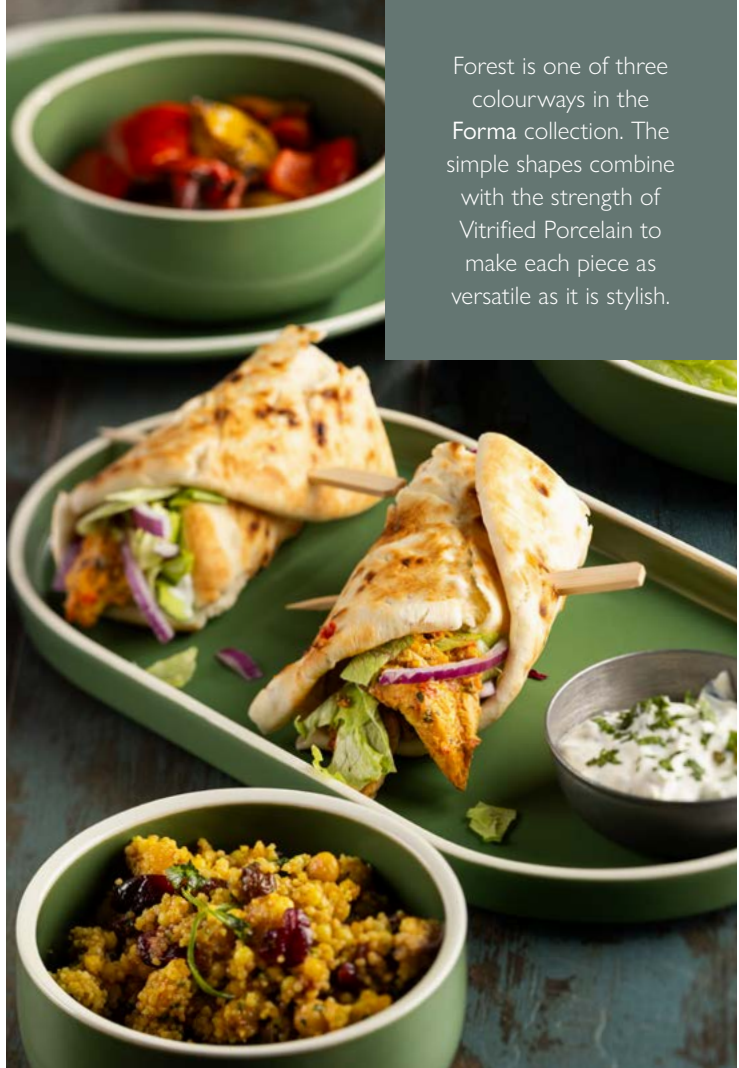

## Forma Forest Plate

**CT5800** 6.5" (17cm) Box of 6

Forest is one of three colourways in the Forma collection. The simple shapes combine with the strength of Vitrified Porcelain to make each piece as versatile as it is stylish.