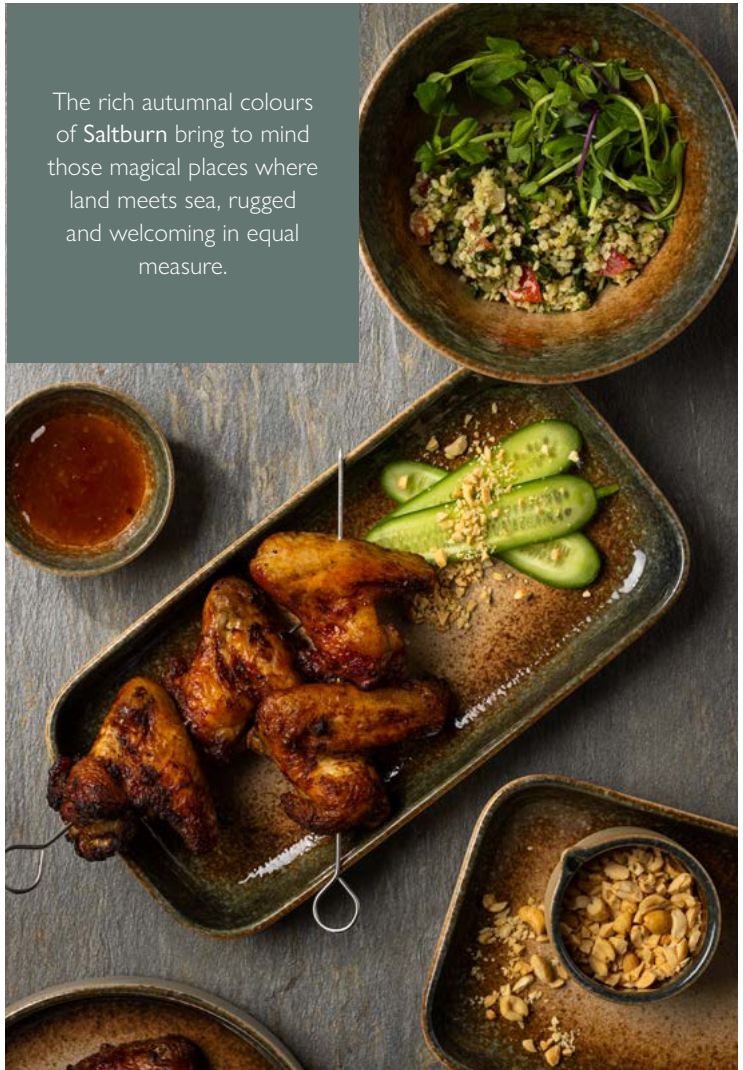

The rich autumnal colours of Saltburn bring to mind those magical places where land meets sea, rugged and welcoming in equal measure.