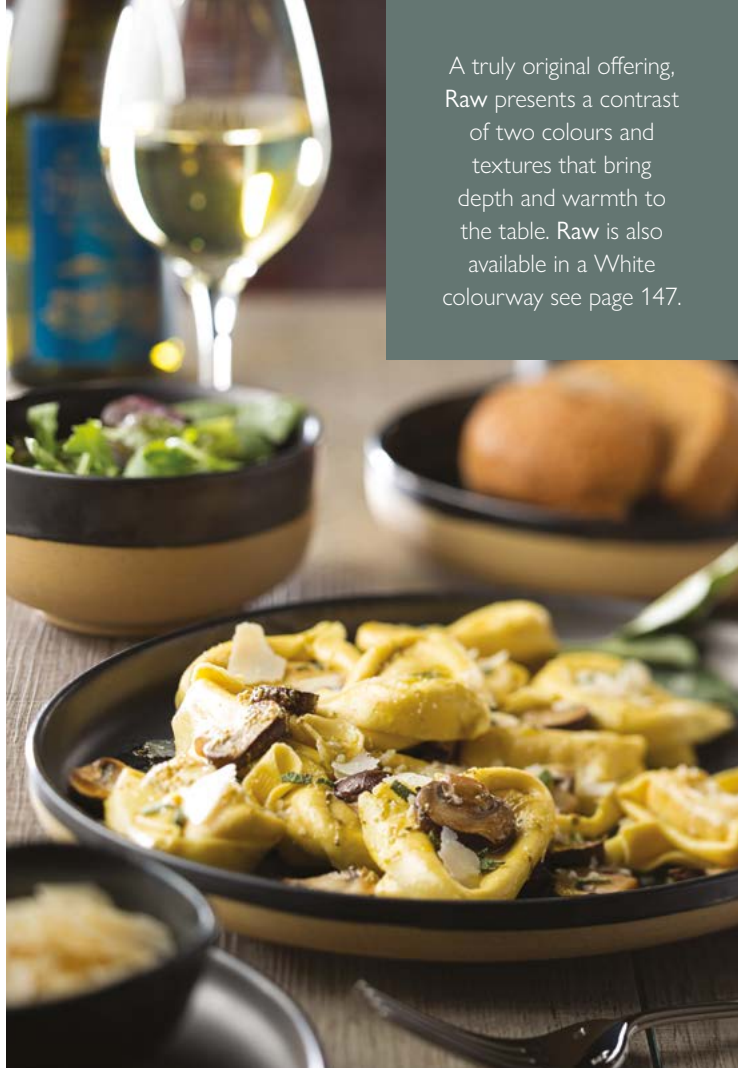

A truly original offering, Raw presents a contrast of two colours and textures that bring depth and warmth to the table. Raw is also available in a White colourway see page 147.

MOONSTONE Vitrified Porcelain