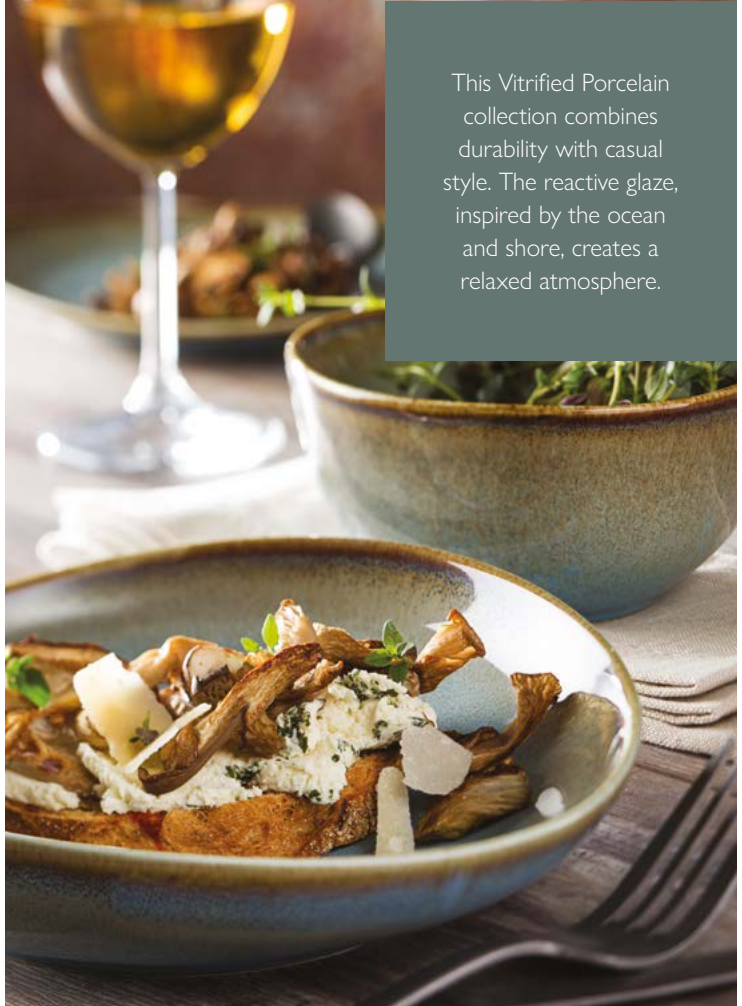

5 YEAR

This Vitrified Porcelain collection combines durability with casual style. The reactive glaze, inspired by the ocean and shore, creates a relaxed atmosphere.