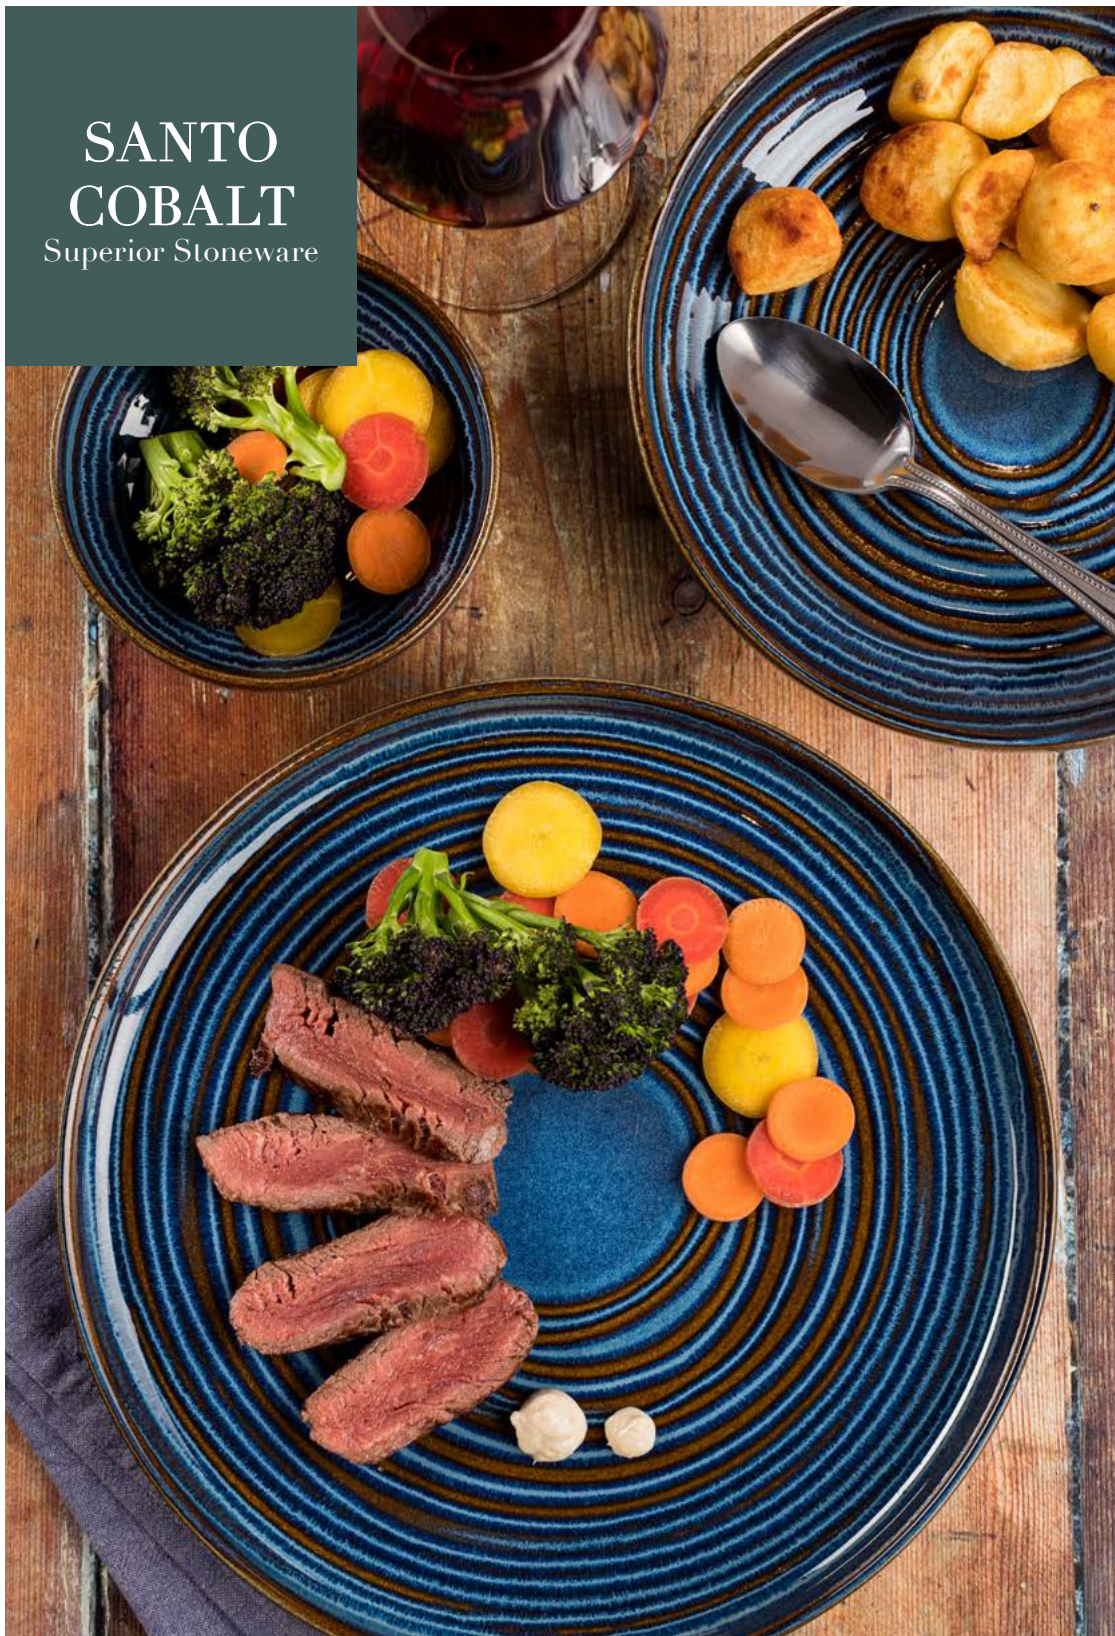

SANTO
COBALT
Superior Stoneware