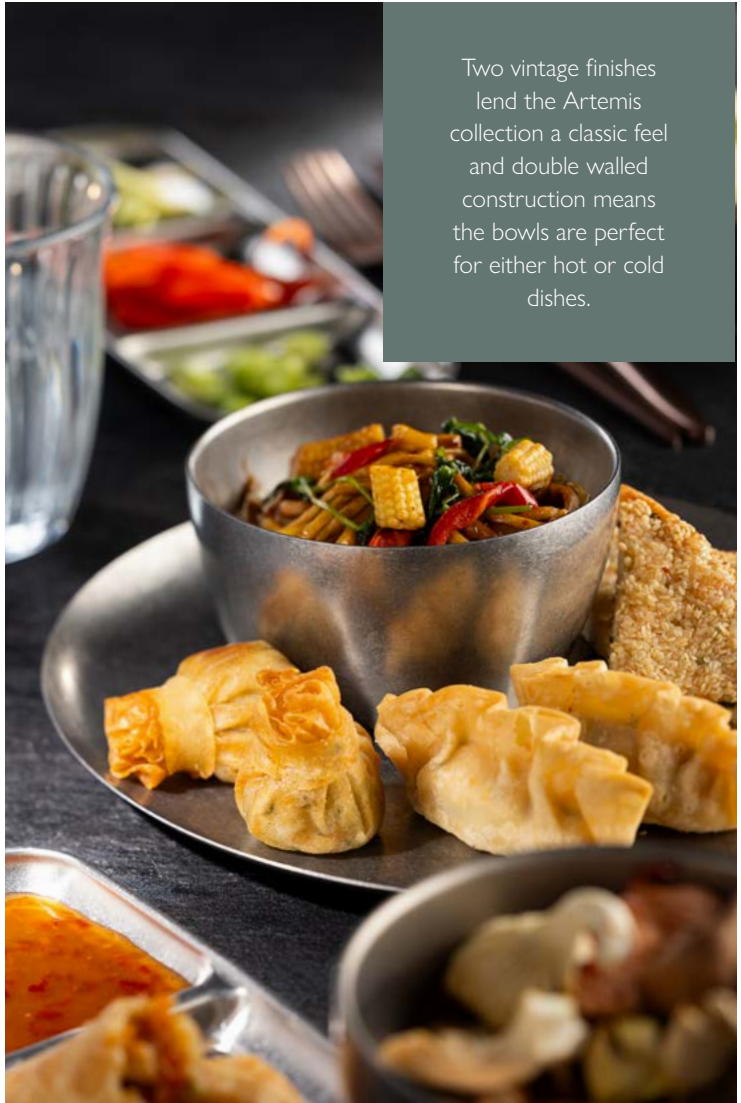

new

**Artemis Oval Platter - Rumbled Steel**  
F81003 12 x 7" (30 x 18cm) Box of 6

Two vintage finishes lend the Artemis collection a classic feel and double walled construction means the bowls are perfect for either hot or cold dishes.