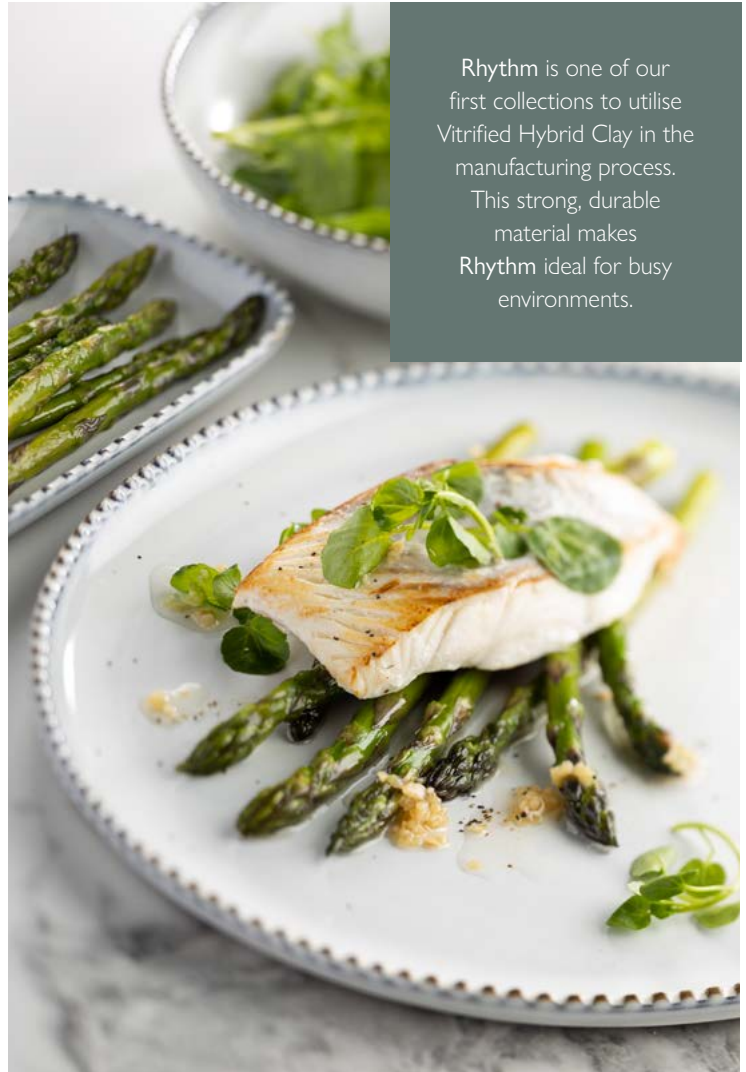

5 YEAR

**Vellum Plate**  
CT7024 7.5" (19cm) Box of 6

5 YEAR

**Vellum Plate**  
CT7025 10.5" (27cm) Box of 6

**Rhythm Bowl**  
CT8215 8.5" (21.5cm) Box of 6

**Rhythm Plate**  
CT8214 8.25" (21cm) Box of 6

**Rhythm Plate**  
CT8213 10.5" (27cm) Box of 6