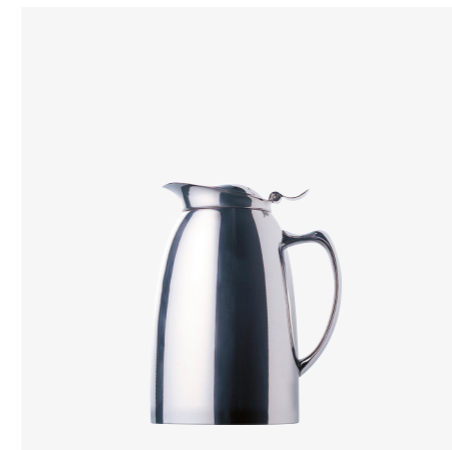

SCV-1800SM
Slimline Vacuum Server
Stainless Steel
1.8L

Beverage / Gravy Servers - 18/10 Stainless Steel

JDT-600C
Triangular Vacuum Server
Stainless Steel
0.6L

JDT-1000C
Triangular Vacuum Server
Stainless Steel
1.0L