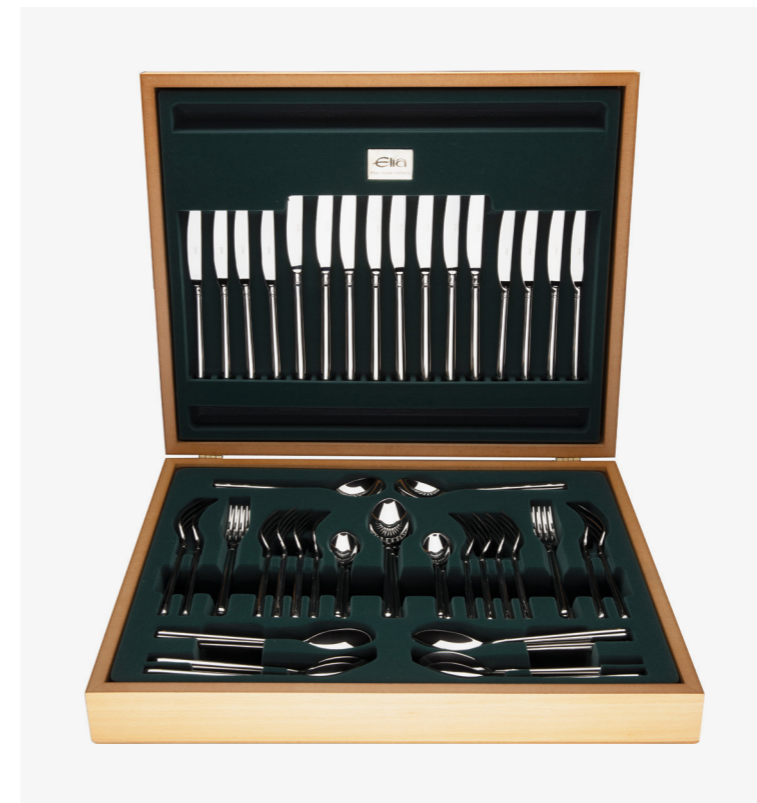

44 or 60pc Canteen - Slim

EJL-60NW

Beechwood / Green