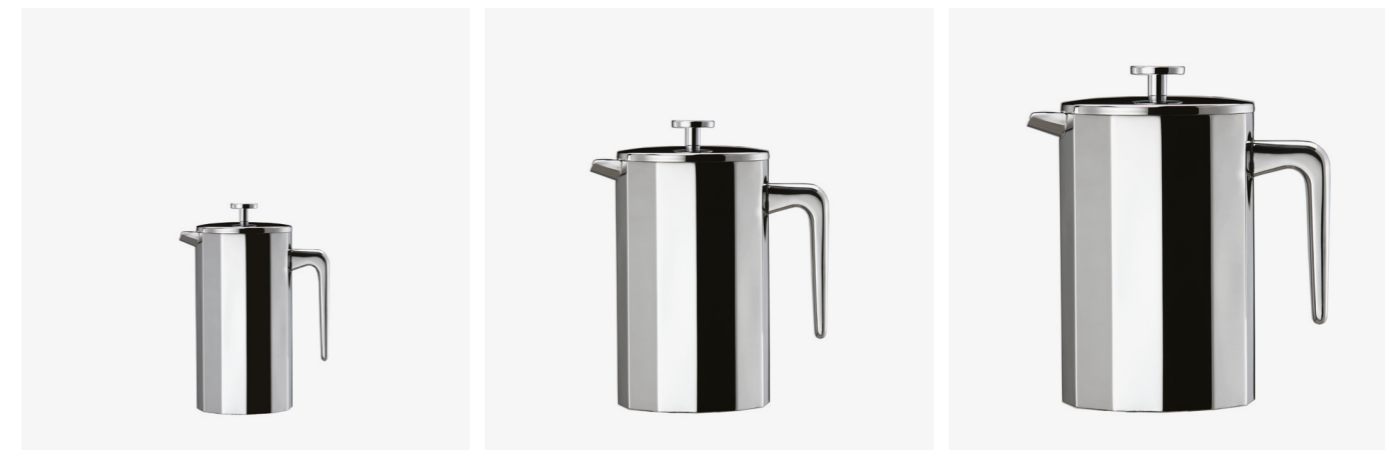

Twelve Sided Cafetiere - 18/10 Stainless Steel

EPS-30S Coffee & Tea Maker Stainless Steel 3 Cup	EPS-60S Coffee & Tea Maker Stainless Steel 6 Cup	EPS-80S Coffee & Tea Maker Stainless Steel 8 Cup