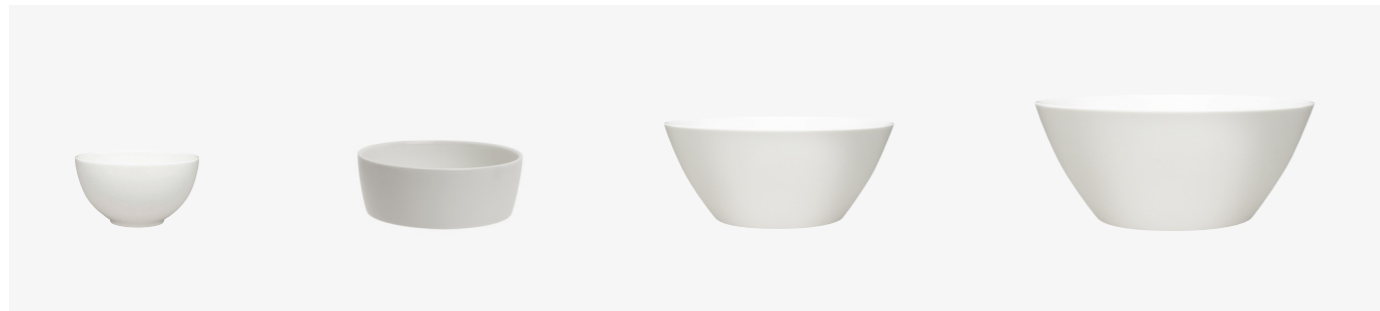

FO-COB-110
Conical Bowl
30cl / 110mmØ
4pcs

FO-COB-145
Conical Bowl
88cl / 145mmØ
4pcs

FO-DSB-110
Deep Soup Bowl
35cl / 110mmØ
6pcs

FO-DSB-140
Deep Soup Bowl
55cl / 140mmØ
4pcs

FO-DSS-160
Deep Soup Bowl Saucer
160mmØ
6pcs