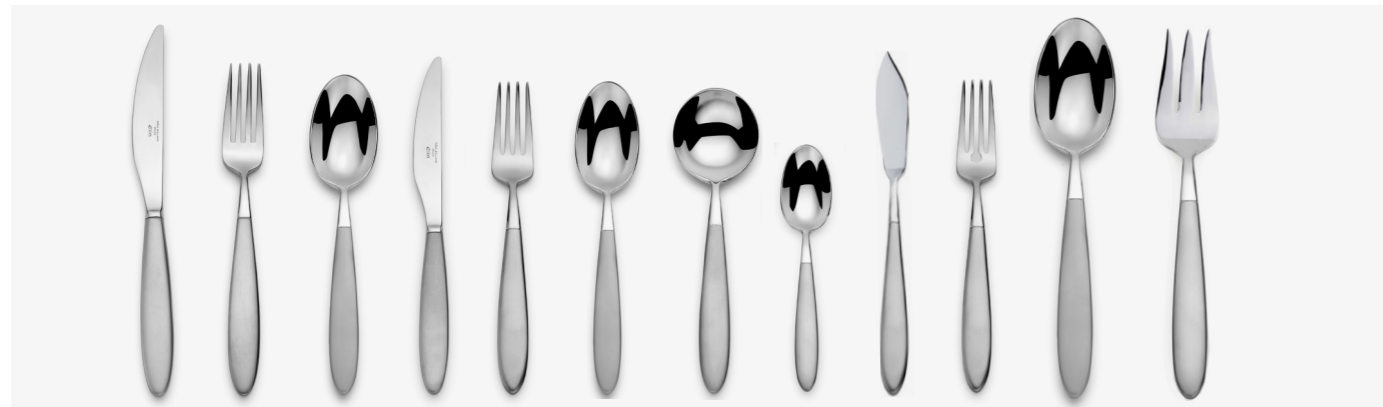

18/10 Stainless Steel - 14 Piece Cutlery Range

ITEM	SPECIFICATION	INNER BOX QTY.	OUTER BOX QTY.
Table Knife H	Hollow 2 Piece	1 doz.	20 doz.
Table Knife	Solid 1 Piece	1 doz.	20 doz.
Table Fork	4.5mm	1 doz.	20 doz.
Table Spoon	4.5mm	1 doz.	20 doz.
Dessert Knife H	Hollow 2 Piece	1 doz.	20 doz.
Dessert Knife	Solid 1 Piece	1 doz.	20 doz.
Dessert Fork	4.0mm	1 doz.	20 doz.

ITEM	SPECIFICATION	INNER BOX QTY.	OUTER BOX QTY.
Dessert Spoon	4.0mm	1 doz.	20 doz.
Soup Spoon	4.0mm	1 doz.	20 doz.
Tea Spoon	3.5mm	1 doz.	20 doz.
Fish Knife	4.0mm	1 doz.	20 doz.
Fish Fork	4.0mm	1 doz.	20 doz.
Serving Spoon	5.0mm	2 pcs.	20 packs.
Serving Fork	5.0mm	2 pcs.	20 packs.