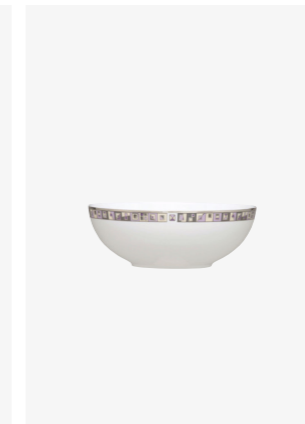

BK-OTB-145
Oatmeal / Cereal Bowl
50cl / 145mmØ
6pcs