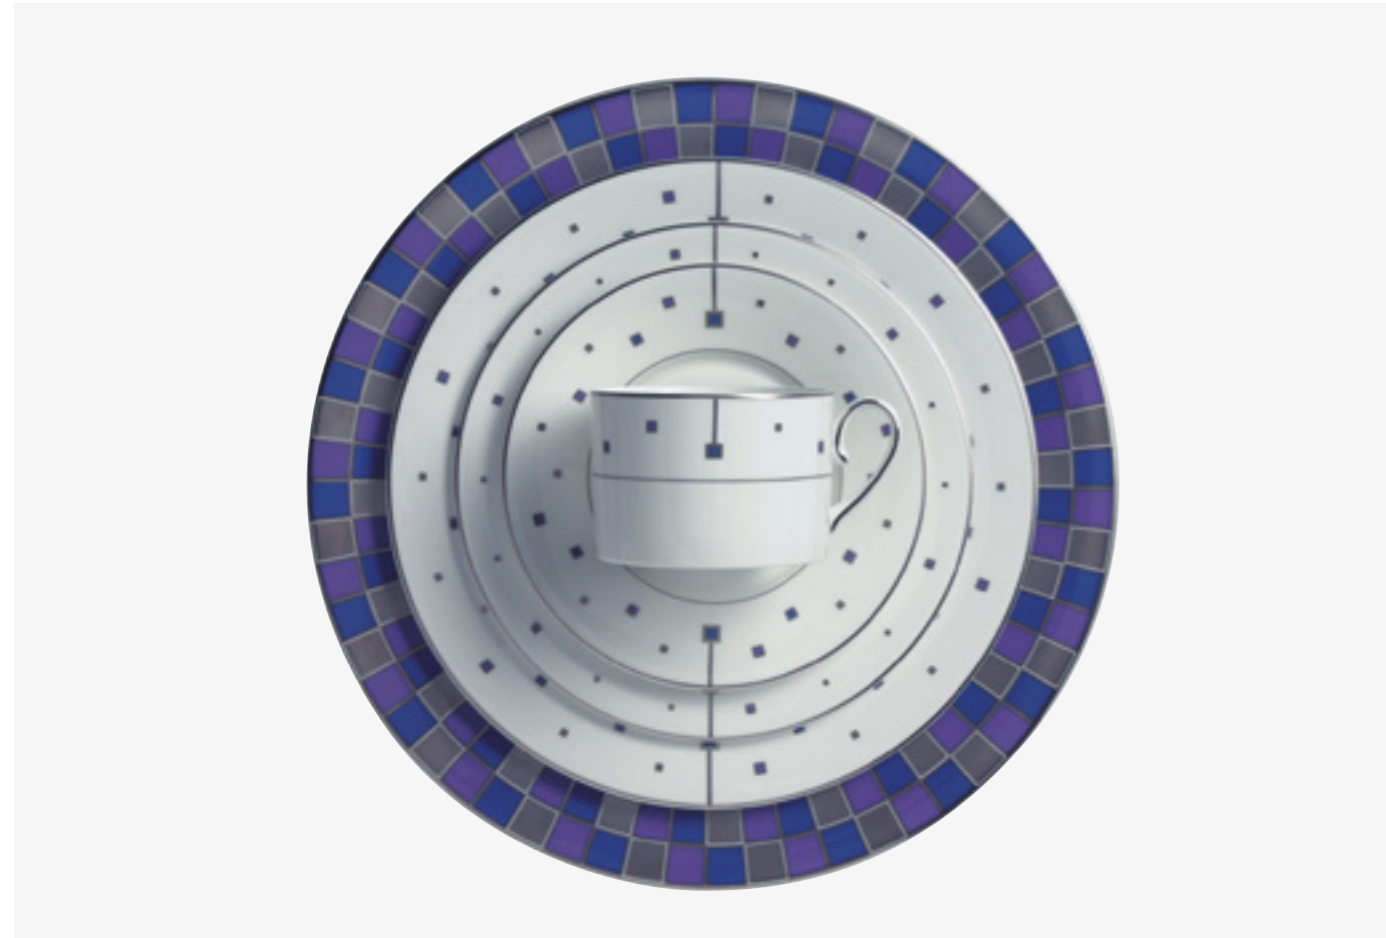

Virtu

Virtu is a stunning collection featuring a beautiful combination of real Platinum edging, royal blue and striking lilac. The geometric design and use of colours give it a contemporary feel. Made from Fine Bone China, this range is light and translucent yet strong and durable. The presentation plate adds an unforgettable impact to any dining setting and the white glaze and luxurious feel of the chinaware ensures the ultimate dining enjoyment. Not suitable for use in microwave ovens, hand wash recommended.