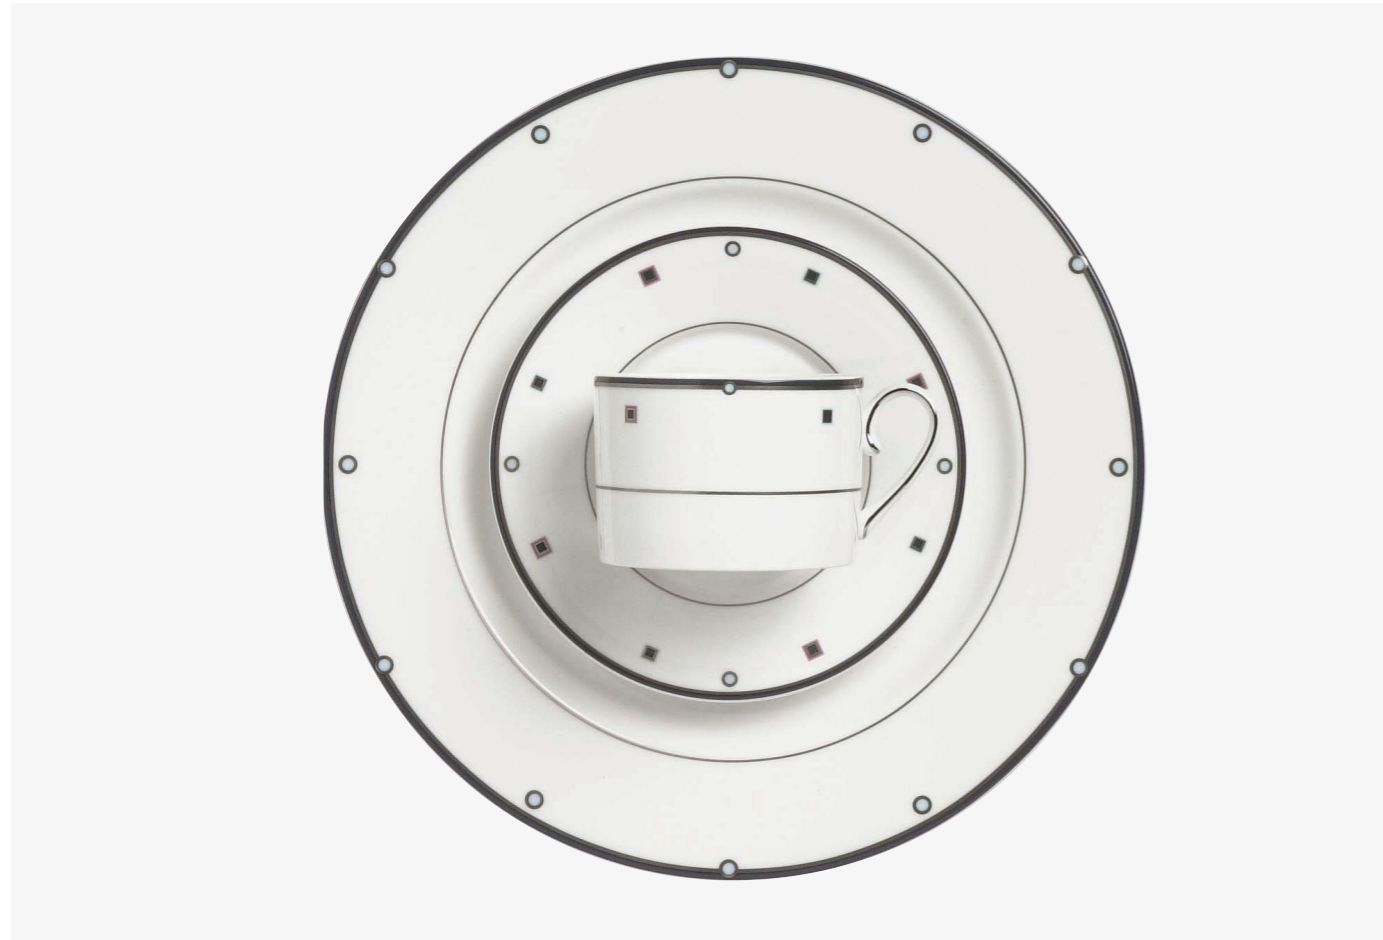

Shadow

Made from the highest quality Fine Bone China, the Shadow range is bursting with character and charm. Featuring real Platinum, midnight blue and a hint of pink, Shadow is stylish and elegant. Expertly crafted from a minimum 50% bone ash content, this range benefits from both beauty and strength. Not suitable for use in microwave ovens, hand wash recommended.