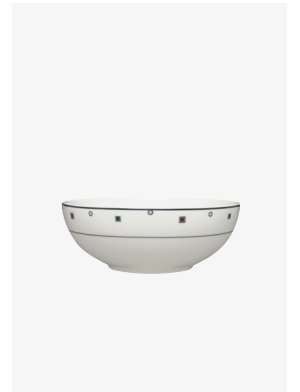

BV-CFS-120
Coffee Cup Saucer
120mmØ
6pcs

BV-OTB-145
Oatmeal / Cereal Bowl
50cl / 145mmØ
6pcs