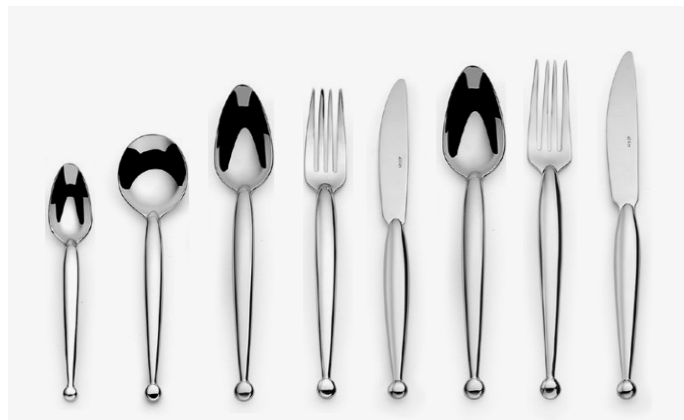

18/10 Stainless Steel - 8 Piece Cutlery Range

ITEM	SPECIFICATION	INNER BOX QTY.	OUTER BOX QTY.
Table Knife	Solid 1 Piece	1 doz.	20 doz.
Table Fork	5.0mm	1 doz.	20 doz.
Table Spoon	5.0mm	1 doz.	20 doz.
Dessert Knife	Solid 1 Piece	1 doz.	20 doz.
Dessert Fork	4.0mm	1 doz.	20 doz.
Dessert Spoon	4.0mm	1 doz.	20 doz.
Soup Spoon	4.0mm	1 doz.	20 doz.
Tea Spoon	3.5mm	1 doz.	20 doz.

18/10 Stainless Steel - 8 Piece Cutlery Range

ITEM	SPECIFICATION	INNER BOX QTY.	OUTER BOX QTY.
Table Knife	Solid 1 Piece	1 doz.	20 doz.
Table Fork	6.0mm	1 doz.	20 doz.
Table Spoon	6.0mm	1 doz.	20 doz.
Dessert Knife	Solid 1 Piece	1 doz.	20 doz.
Dessert Fork	5.0mm	1 doz.	20 doz.
Dessert Spoon	5.0mm	1 doz.	20 doz.
Soup Spoon	5.0mm	1 doz.	20 doz.
Tea Spoon	4.0mm	1 doz.	20 doz.

Majester

With its spectacular shape and heavy gauge, this range really lives up to its name. Voluptuous curves taper to a striking sphere at the tip of each piece. Majester is formed from the highest quality 18/10 Stainless Steel and polished to a smooth mirror finish. Such a luxurious feel in the hand and aesthetically pleasing form deserves a special place at the dining table.

18/10 Stainless Steel - 8 Piece Cutlery Range

ITEM	SPECIFICATION	INNER BOX QTY.	OUTER BOX QTY.
Table Knife	Solid 1 Piece	1 doz.	20 doz.
Table Fork	Forged	1 doz.	20 doz.
Table Spoon	Forged	1 doz.	20 doz.
Dessert Knife	Solid 1 Piece	1 doz.	20 doz.
Dessert Fork	Forged	1 doz.	20 doz.
Dessert Spoon	Forged	1 doz.	20 doz.
Soup Spoon	Forged	1 doz.	20 doz.
Tea Spoon	Forged	1 doz.	20 doz.