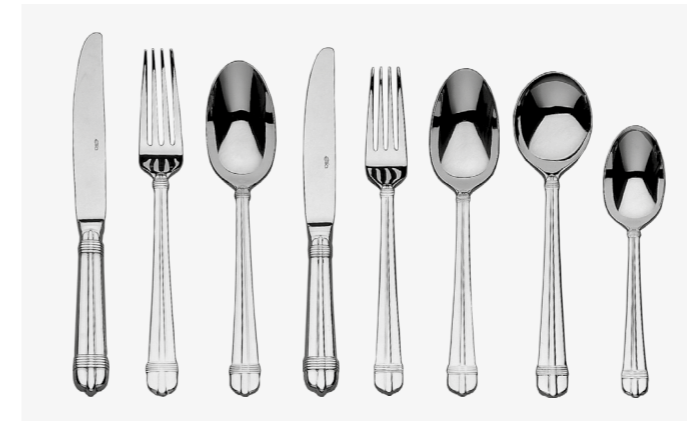

18/10 Stainless Steel - 8 Piece Cutlery Range

ITEM	SPECIFICATION	INNER BOX QTY.	OUTER BOX QTY.
Table Knife	2 Piece Hollow	1 doz.	20 doz.
Table Fork	4.0mm	1 doz.	20 doz.
Table Spoon	4.0mm	1 doz.	20 doz.
Dessert Knife	2 Piece Hollow	1 doz.	20 doz.
Dessert Fork	4.0mm	1 doz.	20 doz.
Dessert Spoon	4.0mm	1 doz.	20 doz.
Soup Spoon	4.0mm	1 doz.	20 doz.
Tea Spoon	3.0mm	1 doz.	20 doz.