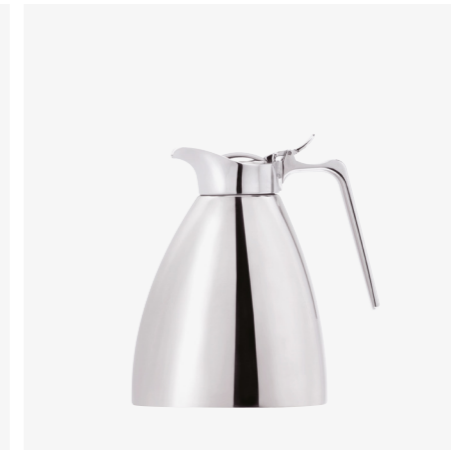

JDT-1000C
Triangular Vacuum Server
Stainless Steel
1.0L