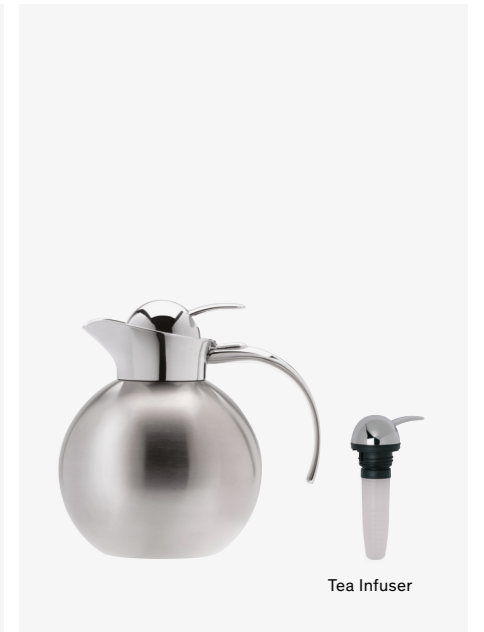

JFT-1200S
Deluxe Jug with Infuser
Satin Stainless Steel
1.2L