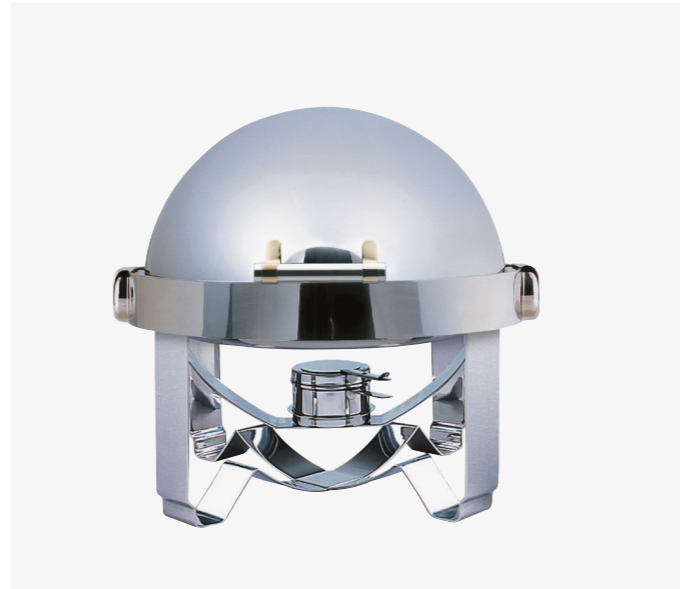

SDM / SDL-R14S
Round S/Steel Legs
Stainless Steel
Medium 40 × 40 cm / 4L
Large 46 × 43.6 cm / 6L