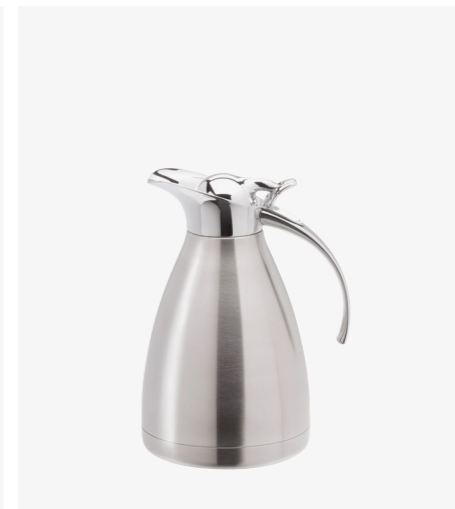

JFD-10S
Deluxe Flip Top Jug
Satin Stainless Steel
1.0L