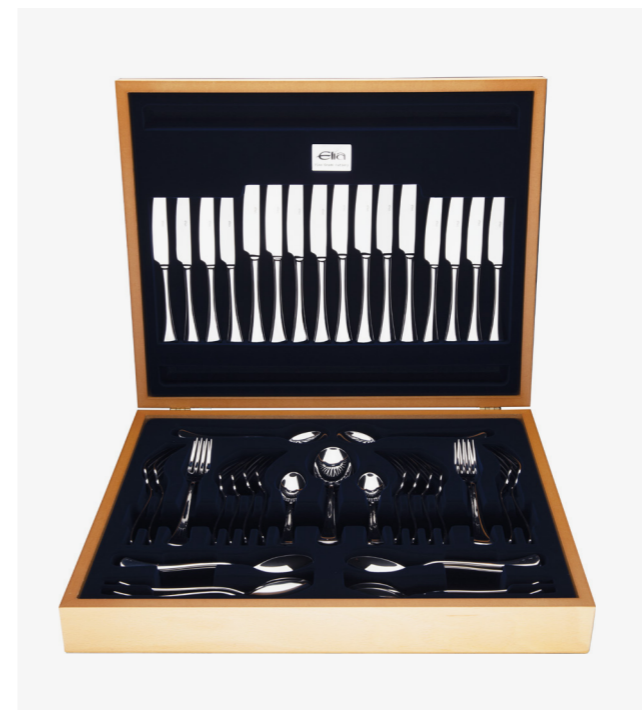

44 or 60pc Canteen - Medium / Wide

ECM-60D

Beechwood / Blue

Beechwood / Blue