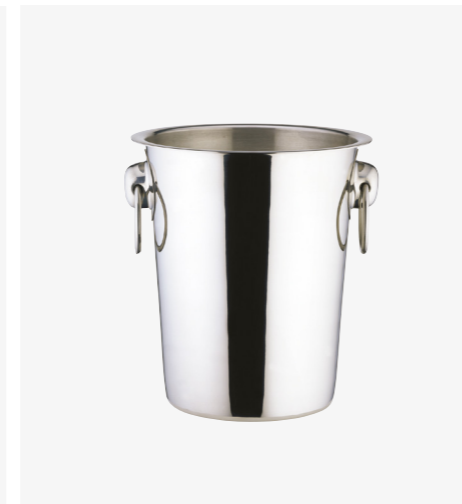

Elia wine coolers have become a part of the UK Catering and Hospitality landscape. With a variety of styles and sizes available there is a product to suit every occasion. The brushed satin finish is a welcome contrast against the mirror finished offering and with a selection of Elia wine stands to choose from these coolers can be presented in various ways in any establishment. Free standing on the table to ensure wine takes centre stage or to the side placed in an elegant stand.

Satin Cooler - 18/10 S/Steel

Standard Cooler

Slimline Cooler - 18/10 S/Steel

WCV-20SF
Matt Satin Two Tone
Stainless Steel
Ø190mm / 200mm

WAA-18AL
Slim with Classic Handles
Aluminum
Ø180mm / 200mm

WCH-19S
Tall Slimline Cooler
Stainless Steel
Ø190mm / 215mm