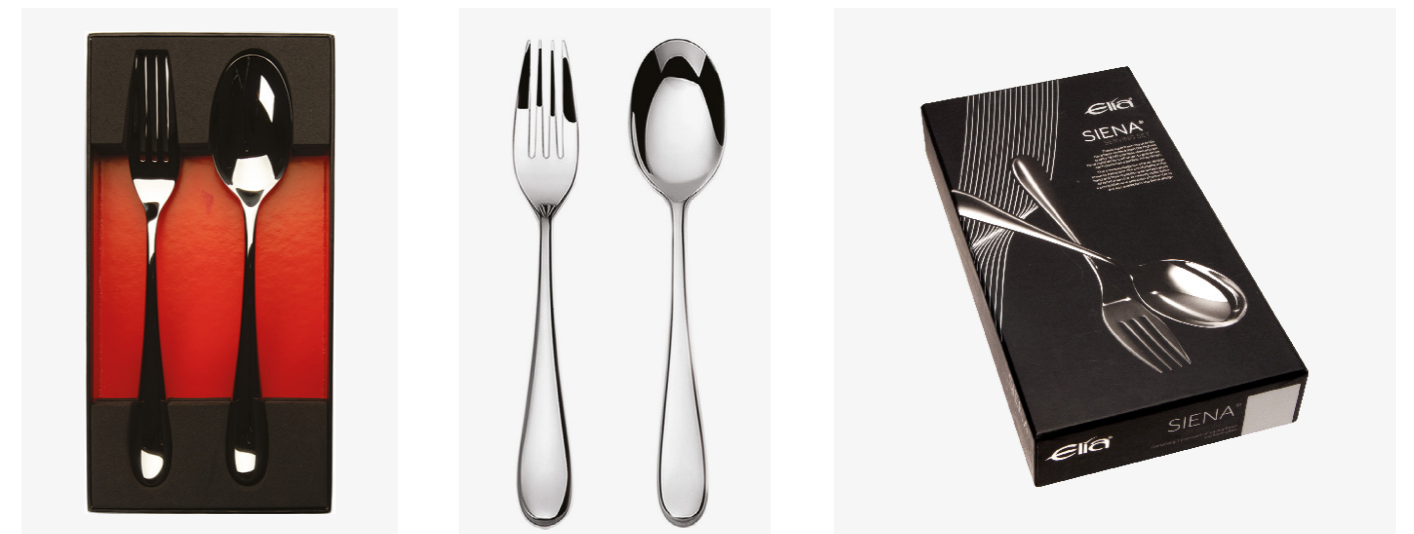

Siena Gift Box Set

These superb utensils have been crafted from the highest quality 18/10 stainless steel and are hand polished by craftsmen to guarantee each piece has a perfect mirror finish. The timeless elegance of their design ensures every time fits comfortably in the hand and their durability guarantees years of faithful service. Eminently collectable: a comprehensive selection of other items are also available in the Siena design.

Siena Cheese & Butter Knife Set

SIENA G CBS

Siena Cheese & Butter Knife Set

Siena Carving Set

SIENA G CVS

Siena Carving Set

Siena Serving Set

SIENA G SVS

Siena Serving

Premium Gift Box Set

The perfect contemporary cutlery gift set, or a treat for yourself to update and enhance your own tableware collection. Patterns available are Clara and Zephyr. These ranges will enhance any tabletop to bring sophistication to any dining setting.