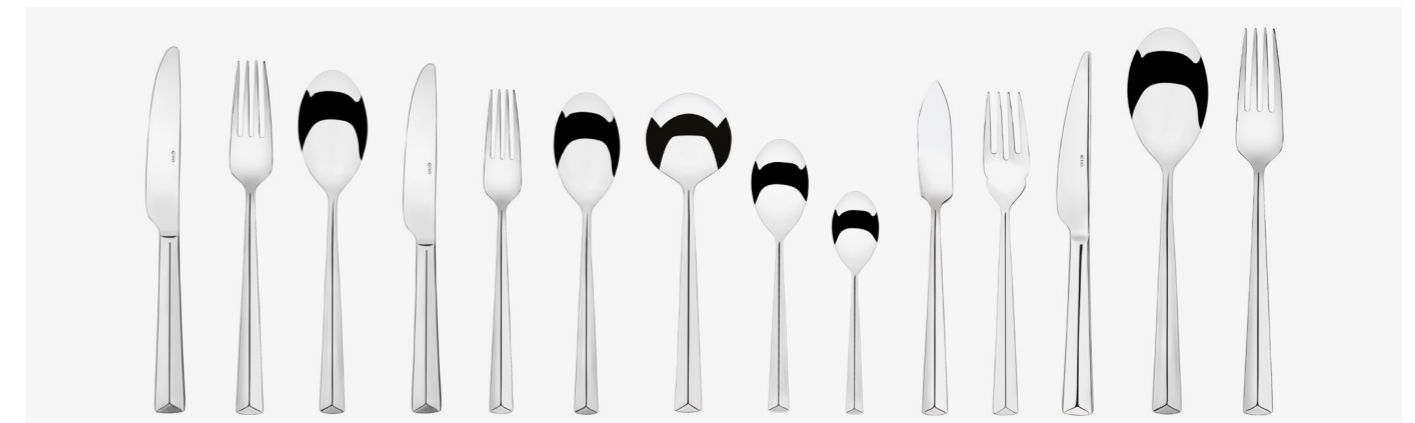

Jester

For a unique design to uplift any table setting, Elia's Jester cutlery is a brilliant choice. With its attractive curves and featuring a distinctive spherical tip, this collection really stands out. Crafted from 18% Chrome for a long-lasting shine and 10% Nickel to help prevent corrosion, each piece of Jester cutlery has been highly polished to a mirror finish. Featuring a wide range of accessory items to enable continuity when dining, Jester is an ideal selection from the Elia cutlery collection.

18/10 Stainless Steel - 16 Piece Cutlery Range

ITEM	SPECIFICATION	INNER BOX QTY.	OUTER BOX QTY.
Table Knife	Solid 1 Piece	1 doz.	20 doz.
Table Fork	4.0mm	1 doz.	20 doz.
Table Spoon	4.0mm	1 doz.	20 doz.
Dessert Knife	Solid 1 Piece	1 doz.	20 doz.
Dessert Fork	4.0mm	1 doz.	20 doz.
Dessert Spoon	4.0mm	1 doz.	20 doz.
Soup Spoon	4.0mm	1 doz.	20 doz.

Lavino

A twist on a classic, Elia's Lavino cutlery is a unique and eye catching range. This pattern benefits from a line detailing down the centre of each piece, with a subtle triangular accent. Finished in 18/10 Stainless Steel to an exceptional mirror shine and a heavy gauge, a selection of matching service items is available as part of the collection.