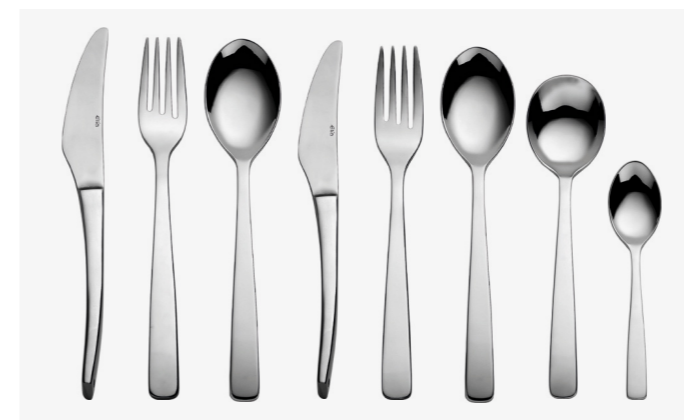

18/10 Stainless Steel - 8 Piece Cutlery Range

ITEM	SPECIFICATION	INNER BOX QTY.	OUTER BOX QTY.
Table Knife	Vertical Solid	1 doz.	20 doz.
Table Fork	3.5mm	1 doz.	20 doz.
Table Spoon	3.5mm	1 doz.	20 doz.
Dessert Knife	Vertical Solid	1 doz.	20 doz.
Dessert Fork	3.0mm	1 doz.	20 doz.
Dessert Spoon	3.0mm	1 doz.	20 doz.
Soup Spoon	3.0mm	1 doz.	20 doz.
Tea Spoon	2.5mm	1 doz.	20 doz.