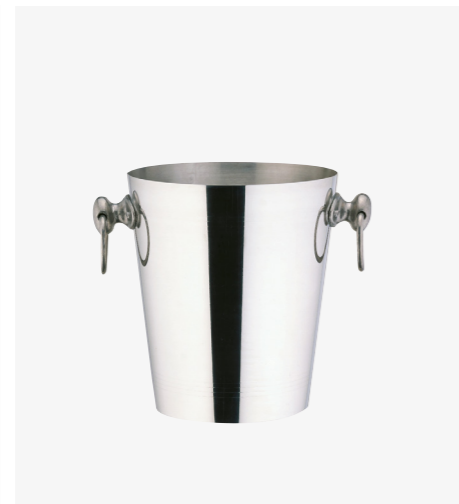

Standard Cooler

WAA-18AL
Slim with Classic Handles
Aluminum
Ø180mm / 200mm