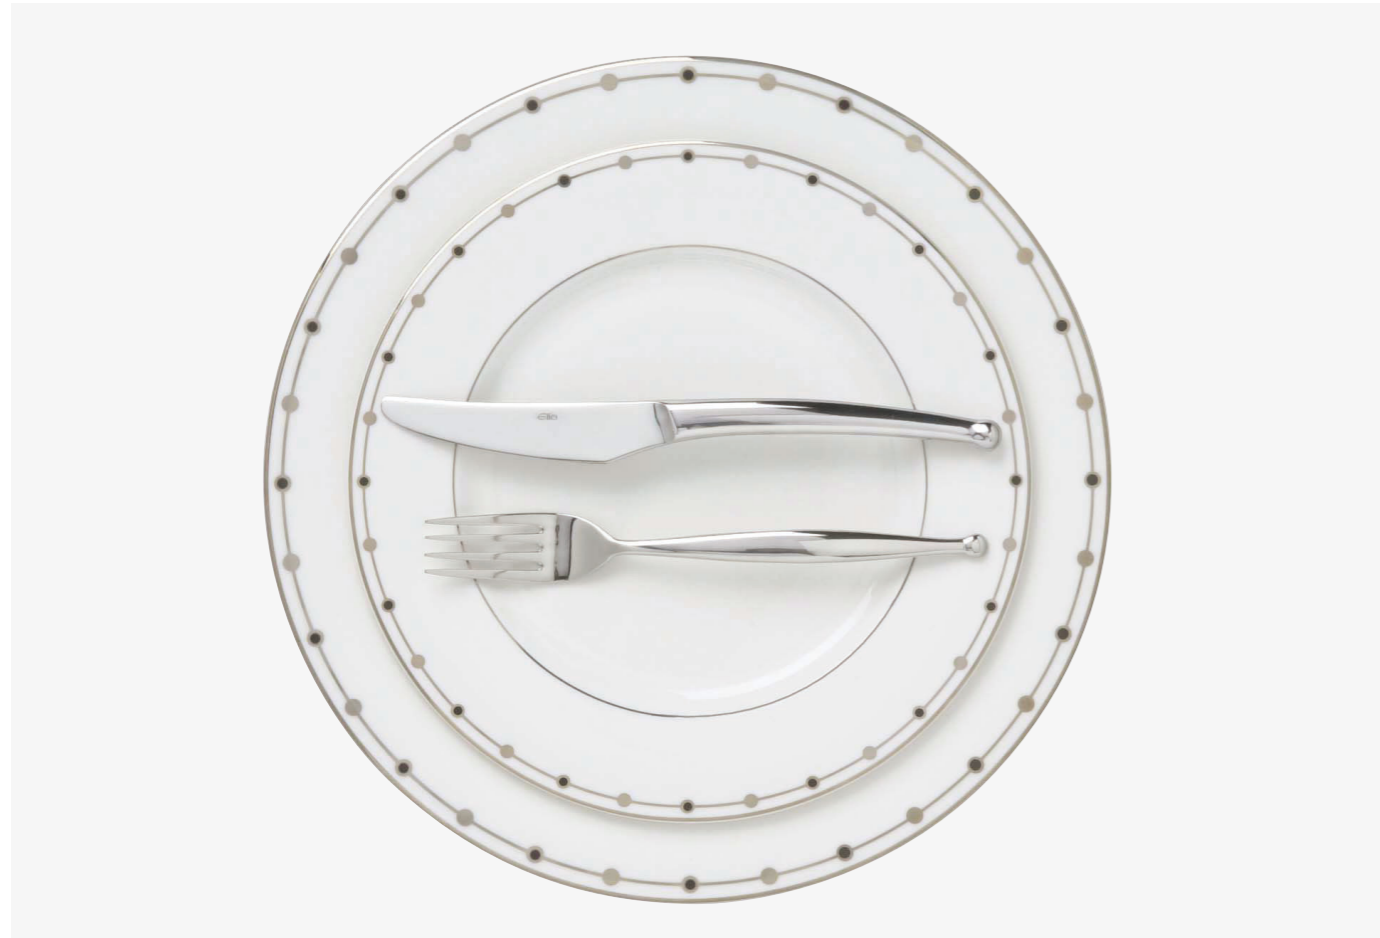

BC-RPB-270
Rimmed Pasta Bowl
90cl / 270mmØ
2pcs

BC-SPL-215
Rimmed Soup Plate
40cl / 215mmØ
6pcs

BC-SPT-250
Soup Tureen (with lid)
250cl / 230mmØ
1pc

BC-OPL-360
Oval Platter
360 × 280mm
1pc

Jester

Elia's Jester range has the benefit of being perfectly at home both in a modern or traditional setting. With its beautiful real Platinum and shining black design, it is understated sophistication at its finest. This stunning Fine Bone China range has a delicate decoration but it is undoubtedly of strong and durable construction. A gorgeous backdrop to any display of fine cuisine. Elia cutlery is available to complement the Jester Fine Bone China collection. Not suitable for use in microwave ovens, hand wash recommended.