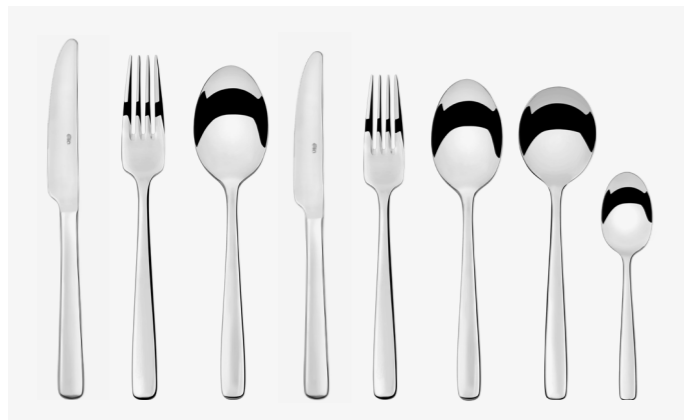

18/10 Stainless Steel - 8 Piece Cutlery Range

ITEM	SPECIFICATION	INNER BOX QTY.	OUTER BOX QTY.
Table Knife	Solid 1 Piece	1 doz.	20 doz.
Table Fork	4.0mm	1 doz.	20 doz.
Table Spoon	4.0mm	1 doz.	20 doz.
Dessert Knife	Solid 1 Piece	1 doz.	20 doz.
Dessert Fork	3.5mm	1 doz.	20 doz.
Dessert Spoon	3.5mm	1 doz.	20 doz.
Soup Spoon	3.5mm	1 doz.	20 doz.
Tea Spoon	3.0mm	1 doz.	20 doz.

Revenue

To add to their contemporary cutlery collection, Elia is pleased to welcome Revenue. A timeless design sure to lift any table setting. A classic silhouette reinterpreted into a new style, Revenue's profile is curvaceous with an elegant base that exudes pure modernity. Finished in 18/10 Stainless Steel with rolled edges and proportioned forms. Elia are pleased to offer Revenue as a refreshing addition to the market.