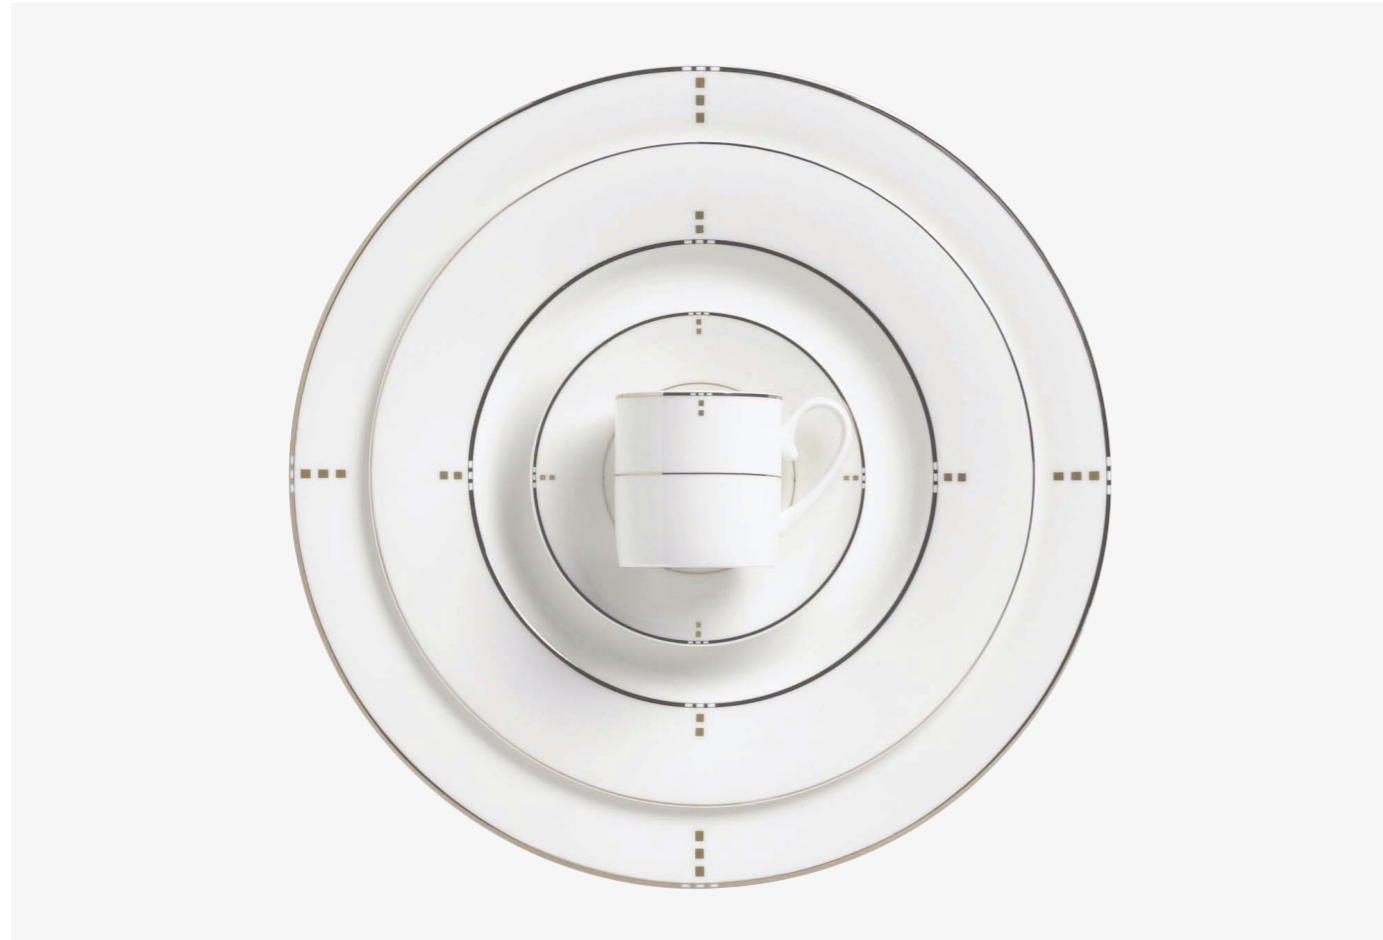

BK-TEP-120
Teapot
120cl
1pc

BK-MUG-028
Mug
30cl
6pcs

BK-TEC-024
Tea Cup
24cl
6pcs

BK-TES-155
Tea Cup Saucer
155mmØ
6pcs

BK-CFC-012
Coffee Cup
12cl
6pcs

BK-CFS-120
Coffee Cup Saucer
120mmØ
6pcs

Cubiq

Symmetry is beauty and this is even more apparent when presented with Elia's Cubiq range. Composed of beautiful Fine Bone China, this design features a real Platinum band and intricately hand-painted gold squares and detailing. The attention to detail in this understated yet luxurious collection is undeniable. The shining gold and Platinum combine perfectly with the soft white glaze to produce a shining addition to any tabletop. Another impressive feature of the range is their stunning impression when pieces are stacked on top of each other to enhance the gleaming pattern and attractive symmetry.