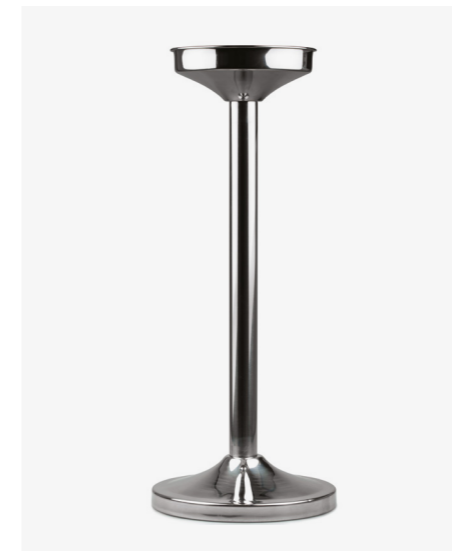

Classic Stand

Stand and Cooler Guide

WBS-60DN

WBD-17S

WBD-20S

WDD-24S

WAS-63SD

WAD-15SR

WBD-17S

WBS-60DN
Deluxe with Solid Base
Ø190mm / 610mm