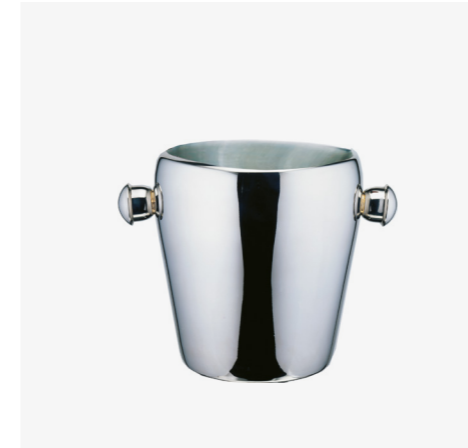

Wine Coolers & Stands

Single Wall Coolers	186
Double Wall Coolers	189
Wine Stands / Mount	190

Wine Coolers

Elia Wine Coolers are the perfect addition to any barware collection. Not only are they extremely well-made with the finest 18/10 Stainless Steel, they are polished to an exceptional finish. Built to last and offering various sizes, styles and finishes to meet your requirements, these coolers will certainly not disappoint.

Classic Cooler - 18/10 Stainless Steel

WBD-17S
Deluxe Belly Shaped
Stainless Steel
Ø195mm / 170mm

WBD-20S
Deluxe Belly Shaped
Stainless Steel
Ø215mm / 200mm

*Fits with WBS-60DN Stand
pictured opposite*

Curved Cooler - 18/10 Stainless Steel