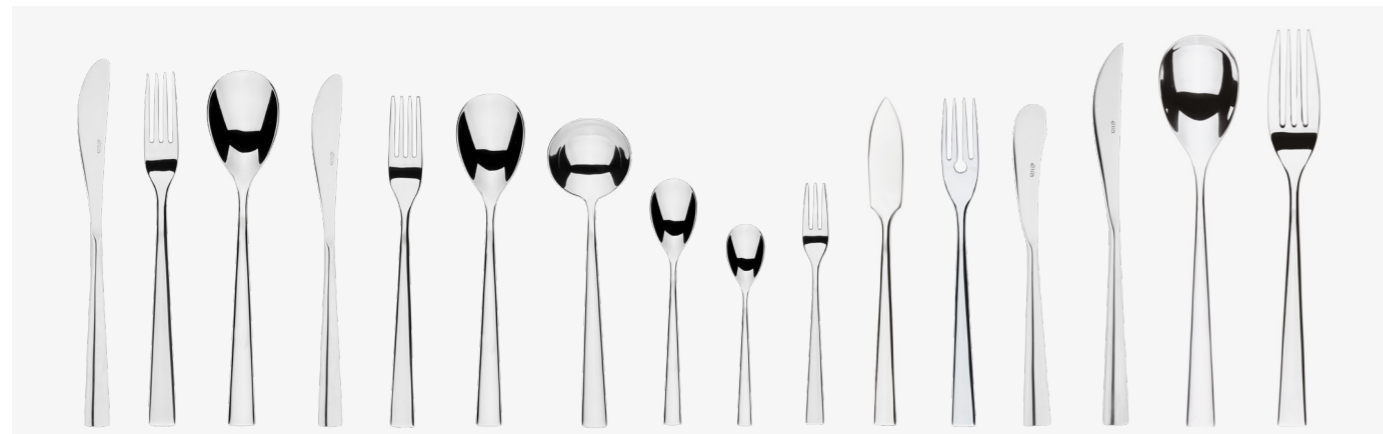

18/10 Stainless Steel - 16 Piece Cutlery Range

ITEM	SPECIFICATION	INNER BOX QTY.	OUTER BOX QTY.
Table Knife	Solid 1 Piece	1 doz.	20 doz.
Table Fork	5.0mm	1 doz.	20 doz.
Table Spoon	5.0mm	1 doz.	20 doz.
Dessert Knife	Solid 1 Piece	1 doz.	20 doz.
Dessert Fork	4.5mm	1 doz.	20 doz.
Dessert Spoon	4.5mm	1 doz.	20 doz.
Soup Spoon	4.5mm	1 doz.	20 doz.

ITEM	SPECIFICATION	INNER BOX QTY.	OUTER BOX QTY.
Tea Spoon	3.5mm	1 doz.	20 doz.
Coffee Spoon	3.5mm	1 doz.	20 doz.
Fruit Fork	3.8mm	1 doz.	20 doz.
Fish Knife	4.5mm	6 pcs.	20 packs.
Fish Fork	4.5mm	6 pcs.	20 packs.
Butter Knife	Solid 1 Piece	6 pcs.	20 packs.
Steak Knife	Solid 1 Piece	6 pcs.	20 packs.
Serving Spoon	5.0mm	2 pcs.	20 packs.
Serving Fork	5.0mm	2 pcs.	20 packs.