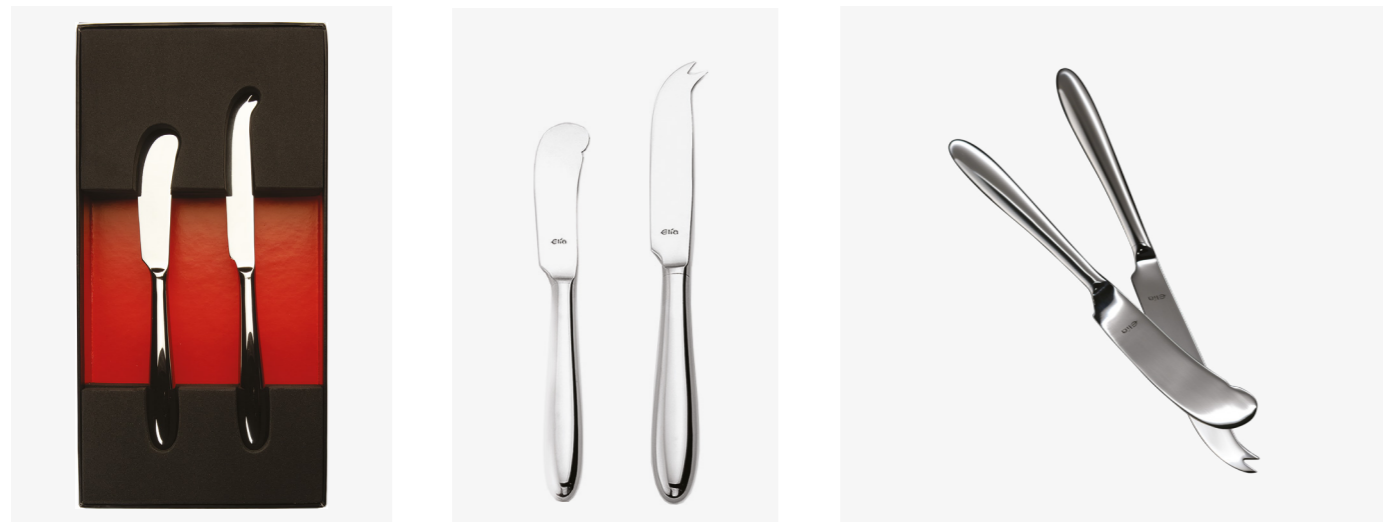

SIENA G CBS

Siena Cheese & Butter Knife Set