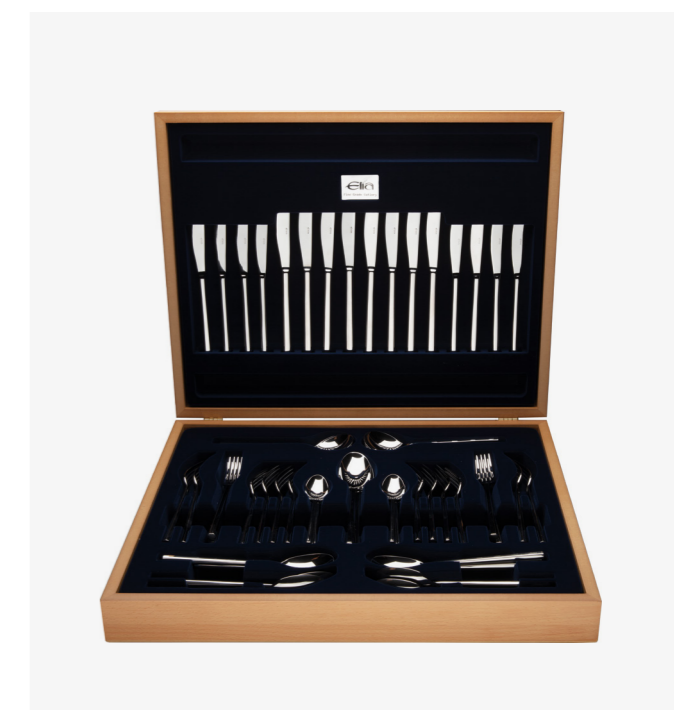

44 or 60pc Canteen - Slim

ECN-60W

Beechwood / Blue

Beechwood / Blue