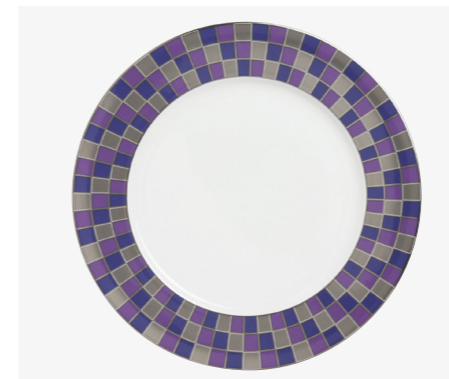

BV-PRL-300
Presentation Plate
300mmØ
1pc