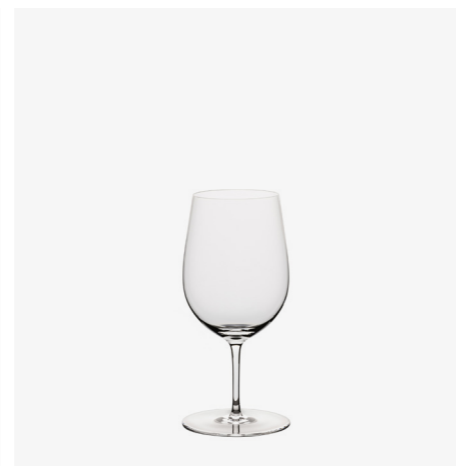

Bordeaux
A06-RE-116-28
116cl / 39oz
H 280mm / Ø 125mm

Red
A06-RE-72-27
72cl / 24oz
H 270mm / Ø 105mm

White
A06-RE-63-21
63cl / 21oz
H 210mm / Ø 105mm

Champagne
A06-CH-24-24
24cl / 8oz
H 240mm / Ø 65mm

Beer
A04-BE-32-19
32cl / 11oz
H 190mm / Ø 75mm

Water
A04-WA-28-18
28cl / 9oz
H 180mm / Ø 75mm

Miravell

The Miravell range allows for body to build and bouquets to flower within the broad tulip shaped bowls whilst retaining freshness. The tulip shape is optimum for allowing Champagne or sparkling wine to manifest its bubbles with the greatest intensity and duration. Use Miravell to explore the flavour profiles of a superb vintage.