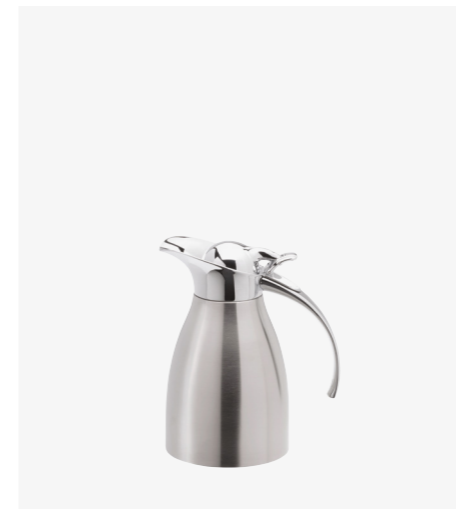

JFD-06S
Deluxe Flip Top Jug
Satin Stainless Steel
0.6L

JFD-10S
Deluxe Flip Top Jug
Satin Stainless Steel
1.0L

JFD-20S
Deluxe Flip Top Jug
Satin Stainless Steel
2.0L

Stainless Steel Vacuum Jug

Elia's range of Stainless Steel Vacuum Jugs has been a well thought through choice to cater to any style and requirement. Every single piece has been carefully manufactured to ensure their thermal retention is as long as possible. Practical to use and easy to clean, these jugs are ideal for everyday use. A strong and reliable choice, each item is made from the finest 18/10 Stainless Steel and will proudly grace any table top.