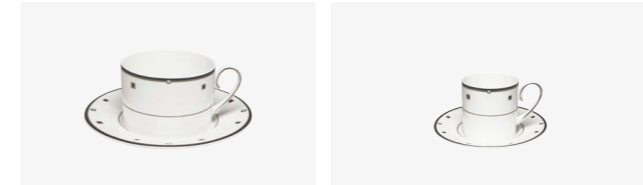

Shadow Fine Bone China

BS-PTL-190
Bread Plate
190mmØ
6pcs

BS-PTL-240
Salad / Dessert Plate
240mmØ
6pcs

BS-PTL-273
Dinner Plate
273mmØ
6pcs

BS-PTL-300
Oversized Dinner Plate
300mmØ
1pc

BS-TEC-024
Tea Cup
24cl
6pcs