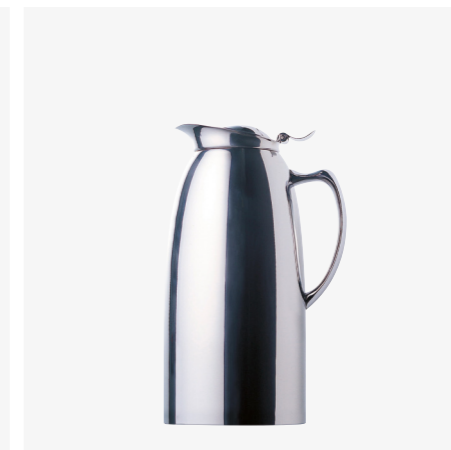

SCD-600ST
Insulated Beverage Server
Stainless Steel
0.6L