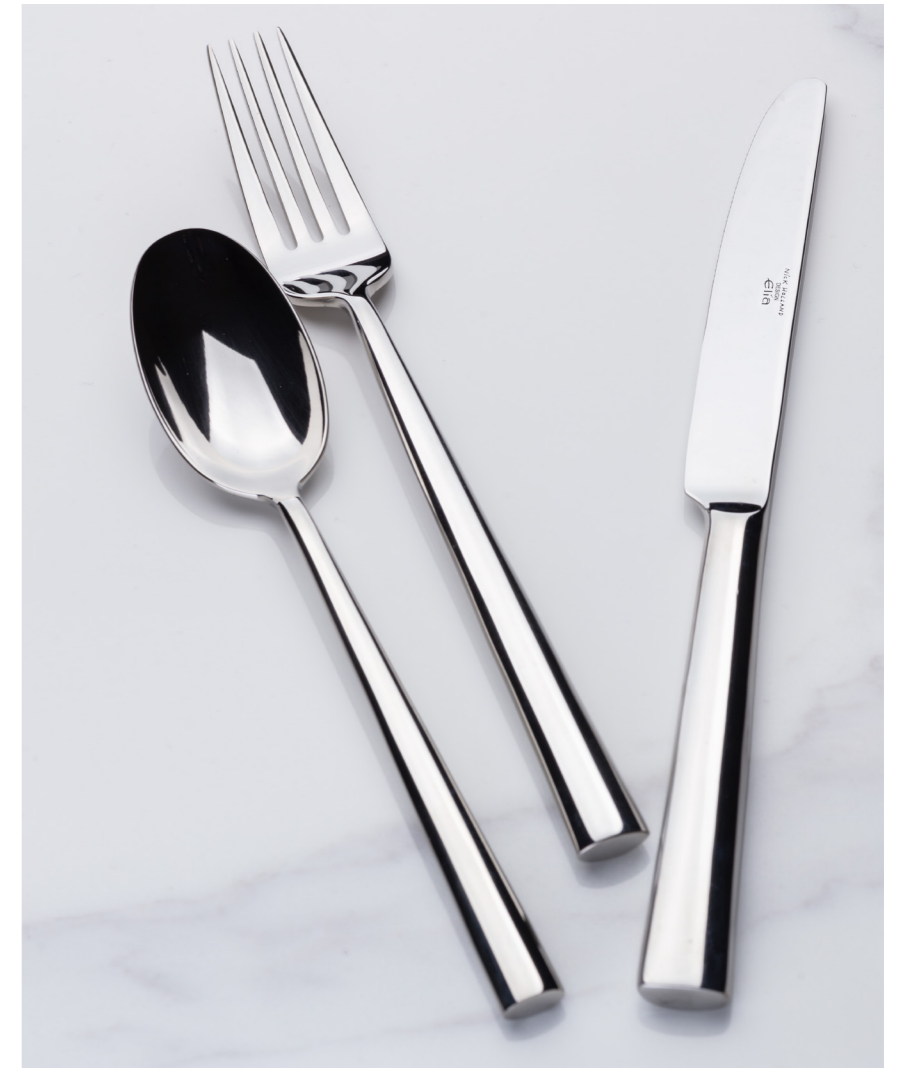

18/10 Stainless Steel - 14 Piece Cutlery Range

ITEM	SPECIFICATION	INNER BOX QTY.	OUTER BOX QTY.
Table Knife H	Hollow 2 Piece	1 doz.	20 doz.
Table Knife	Solid 1 Piece	1 doz.	20 doz.
Table Fork	4.5mm	1 doz.	20 doz.
Table Spoon	4.5mm	1 doz.	20 doz.
Dessert Knife H	Hollow 2 Piece	1 doz.	20 doz.
Dessert Knife	Solid 1 Piece	1 doz.	20 doz.
Dessert Fork	4.0mm	1 doz.	20 doz.

Ovation

The appealing shape of Ovation with its long, slim handles paired with an oval base makes it entirely unique. Each fully forged item in this spectacular range is made from the highest quality 18/10 Stainless Steel and finished to an exceptional standard. With its elegant handles, attractive gauge and long, slim form it is both comfortable in the hand and suitable to pair with most chinaware ranges from Elia's offering.